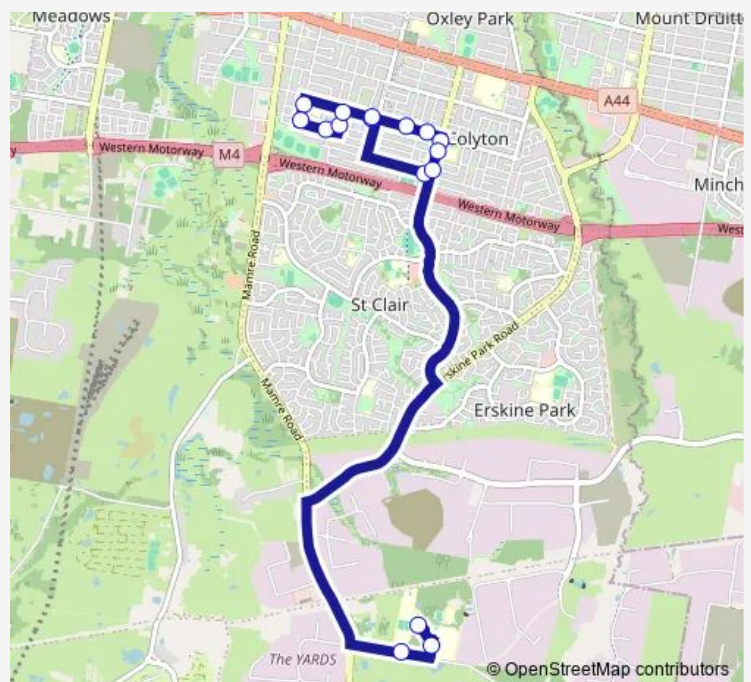

School Bus 4518 Mamre Anglican School to Carpenter St before Marsden Rd

[Go to website](#)

Direction

Mamre Anglican School, Bakers Lane — Bennett Rd At Rebecca St

16 stops

[Open route schedule](#)

- Mamre Anglican School, Bakers Lane
- Trinity Catholic Primary, School Grounds
- Emmaus Catholic College, School Grounds
- Shepherd St Opp Downes St
- Desborough St After Marsden Rd
- Monfarville St Opp Stanley St
- St Marys South Primary School Monfarville St
- Carrington Rd Opp Oxford St
- Murray St After Carrington Rd
- Murray St At Desborough St
- Desborough St Before Marsden Rd
- Desborough St After Blamey St
- Desborough St Opp Holmes St
- Bennett Rd After Desborough St
- Bennett Road Public School, Bennett Rd
- Bennett Rd At Rebecca St

Route schedule

Mamre Anglican School, Bakers Lane — Bennett Rd At Rebecca St

| | |
|-----------|-------|
| Monday | 15:14 |
| Tuesday | 15:14 |
| Wednesday | 15:14 |
| Thursday | 15:14 |
| Friday | 15:14 |
| Saturday | — |
| Sunday | — |

Route info

Direction: Mamre Anglican School, Bakers Lane

Stops: 16

Trip Duration: 0 hour 32 min

4518 School Bus time schedules and route maps are available in an offline PDF at busmaps.com. Use the busmaps.com website to see live bus times, train schedule or subway schedule, and step-by-step directions for all public transit in Liverpool