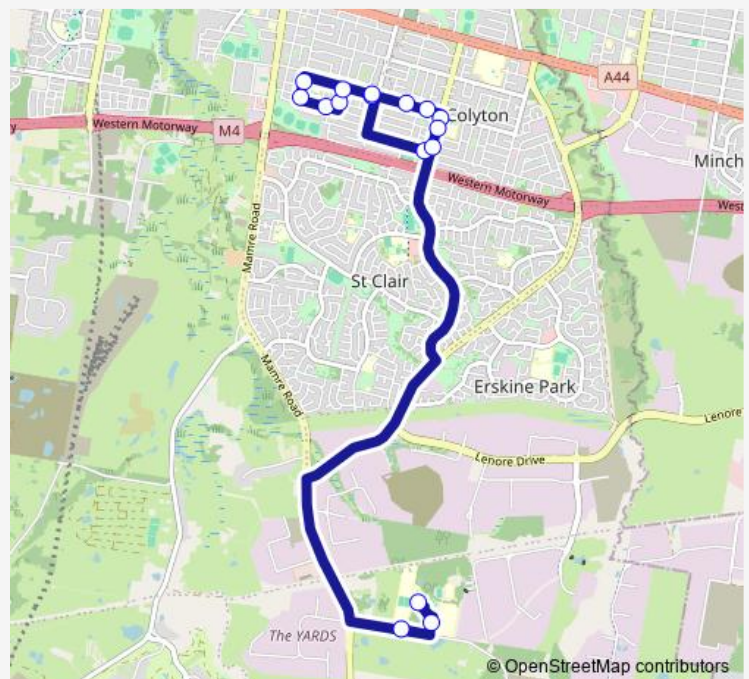

School Bus 4518 Mamre Anglican School to Carpenter St before Marsden Rd

[Go to website](#)

Direction

Mamre Anglican School, Bakers Lane — Bennett Rd At Rebecca St

16 stops

[Open route schedule](#)

- Mamre Anglican School, Bakers Lane
- Trinity Catholic Primary, School Grounds
- Emmaus Catholic College, School Grounds
- Shepherd St Opp Downes St
- Desborough Rd After Marsden Rd
- Monfarville St Opp Stanley St
- St Marys South Primary School Monfarville St
- Carrington Rd Opp Oxford St
- Murray St After Carrington Rd
- Murray St At Desborough Rd
- Desborough Rd Before Marsden Rd
- Desborough St After Blamey St
- Desborough Rd Opp Holmes St
- Bennett Rd After Desborough St
- Bennett Road Public School, Bennett Rd
- Bennett Rd At Rebecca St

Route schedule

Mamre Anglican School, Bakers Lane — Bennett Rd At Rebecca St

Monday	15:14
Tuesday	15:14
Wednesday	15:14
Thursday	15:14
Friday	15:14
Saturday	—
Sunday	—

Route info

Direction: Mamre Anglican School, Bakers Lane

Stops: 16

Trip Duration: 0 hour 32 min

4518 School Bus time schedules and route maps are available in an offline PDF at busmaps.com. Use the busmaps.com website to see live bus times, train schedule or subway schedule, and step-by-step directions for all public transit in Liverpool