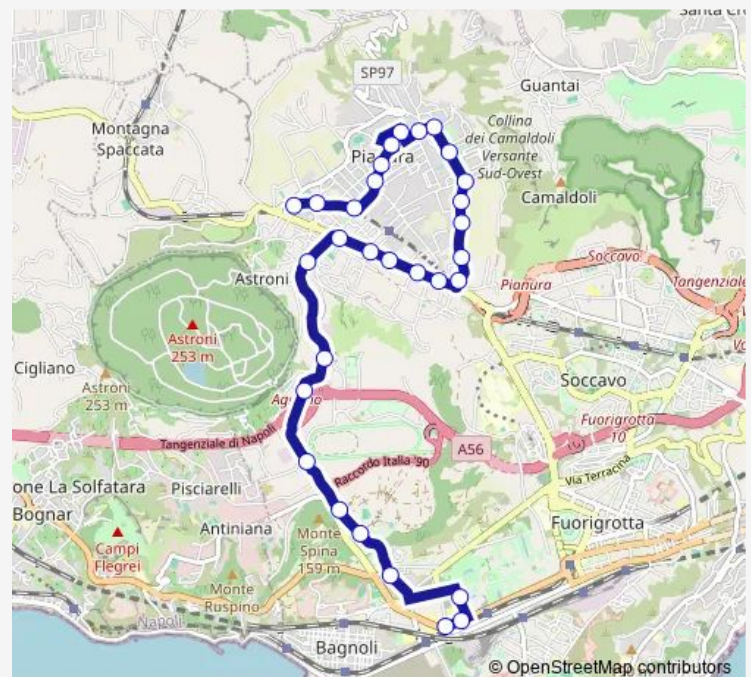

### Route schedule

Kennedy - Itis Righi — Picasso EX Area Mercatale

Monday 15:10

Tuesday 15:10

Wednesday 15:10

Thursday 15:10

Friday 15:10

Saturday —

### Route info

Direction: Kennedy - Itis Righi

Stops: 30

Trip Duration: 1 hour 15 min

S4A

SAN Giorgio

Simioli-Suore Vocazioniste

Torricelli