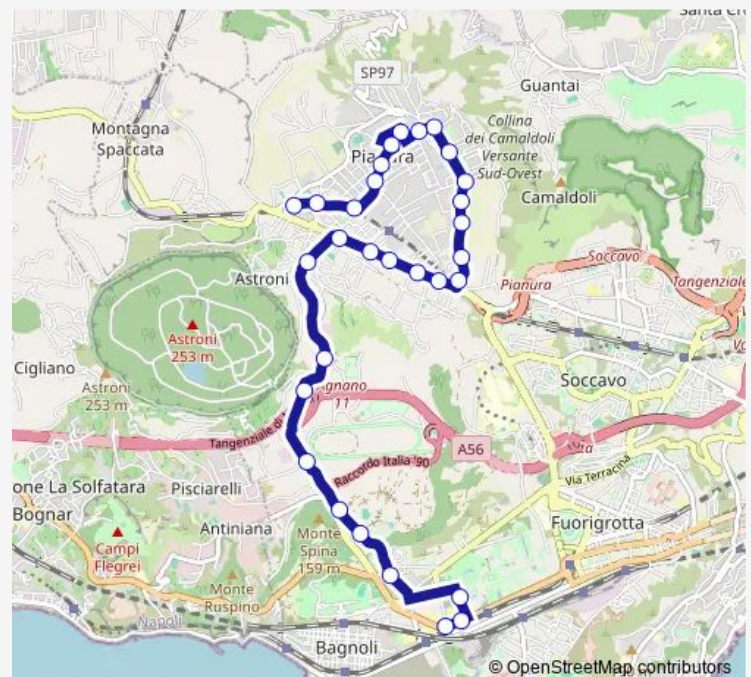

Thursday 15:10

Friday 15:10

Saturday —

Sunday —

Route info

Direction: Kennedy - Itis Righi

Stops: 30

Trip Duration: 1 hour 15 min