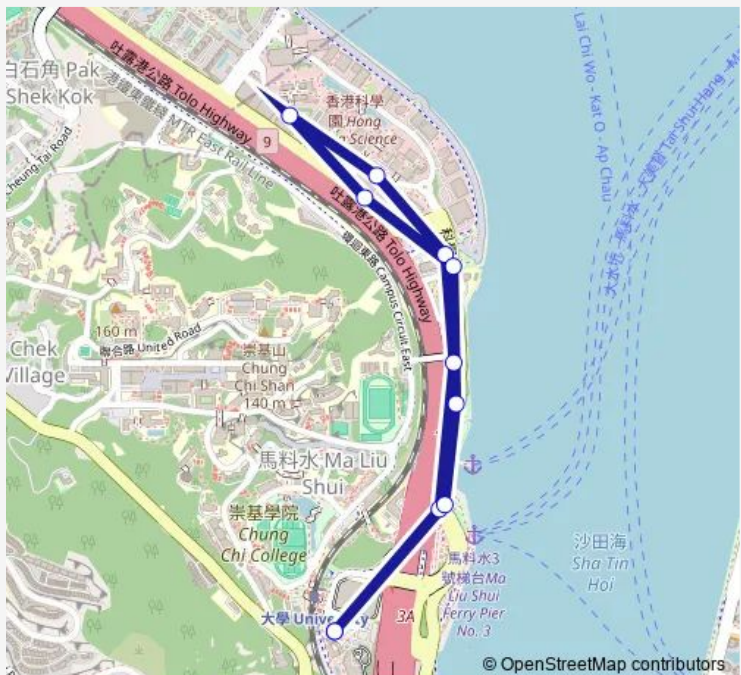

Route schedule

[Ctb] University Station|[Kmb] University Station — [Ctb] University Station|[Kmb] University Station

Monday	06:30-20:20
Tuesday	06:30-20:20
Wednesday	06:30-20:20
Thursday	06:30-20:20
Friday	06:30-20:20
Saturday	06:30-20:50
Sunday	06:30-20:50

Route info

Direction: [Ctb] University Station|[Kmb] University Station

Stops: 11

Trip Duration: 0 hour 7 min