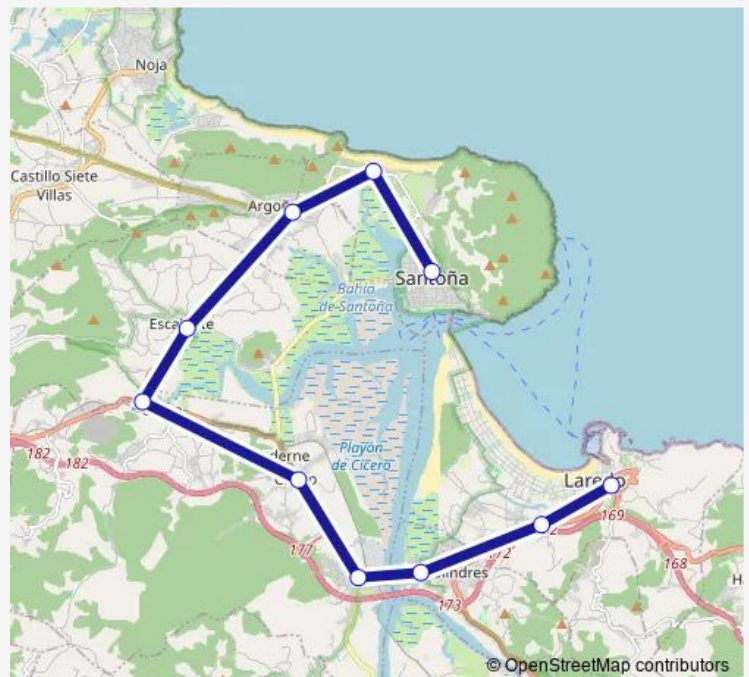

Direction

Laredo — Santoña

10 stops

[Open route schedule](#)

Laredo

La Pesquera

Colindres

Treto

Cicero

Gama

Escalante

Argoños

Berria

Santoña

Route schedule

Laredo — Santoña

Monday 07:45-16:00

Tuesday 07:45-16:00

Wednesday 07:45-16:00

Thursday 07:45-16:00

Friday 07:45-16:00

Saturday —

Sunday —

Route info

Direction: Laredo

Stops: 10

Trip Duration: 0 hour 30 min