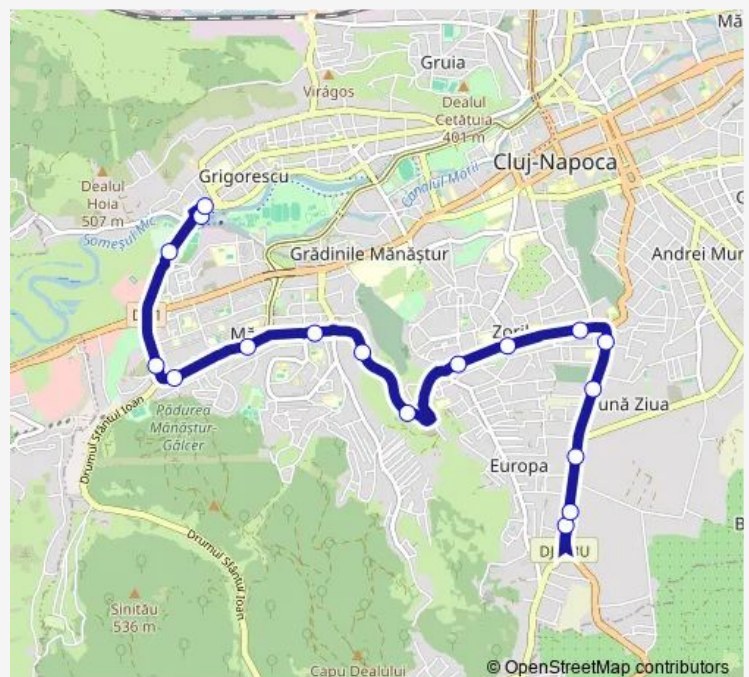

Bus 43b Cart. Grigorescu - Calea Turzii

[Go to website](#)

Direction

Disp. Grigorescu — Dacia Service Sosire

17 stops

[Open route schedule](#)

Disp. Grigorescu

Radio România Cluj

Spitalul Recuperare Sud

Observatorului Sud

Meteor

Constantin Noica

Hexagon

Drum Făget

Dacia Service Sosire

Route schedule

Route info

Direction: Disp. Grigorescu

Stops: 17

Trip Duration: 0 hour 27 min

43b — Cart. Grigorescu - Calea Turzii

Direction

Dacia Service — Disp. Grigorescu

16 stops

Saturday 07:25-20:20

Sunday 07:25-20:20

Route info

Direction: Dacia Service

Stops: 16

Trip Duration: 0 hour 24 min

43b Bus time schedules and route maps are available in an offline PDF at busmaps.com. Use the busmaps.com website to see live bus times, train schedule or subway schedule, and step-by-step directions for all public transit in Cluj-Napoca