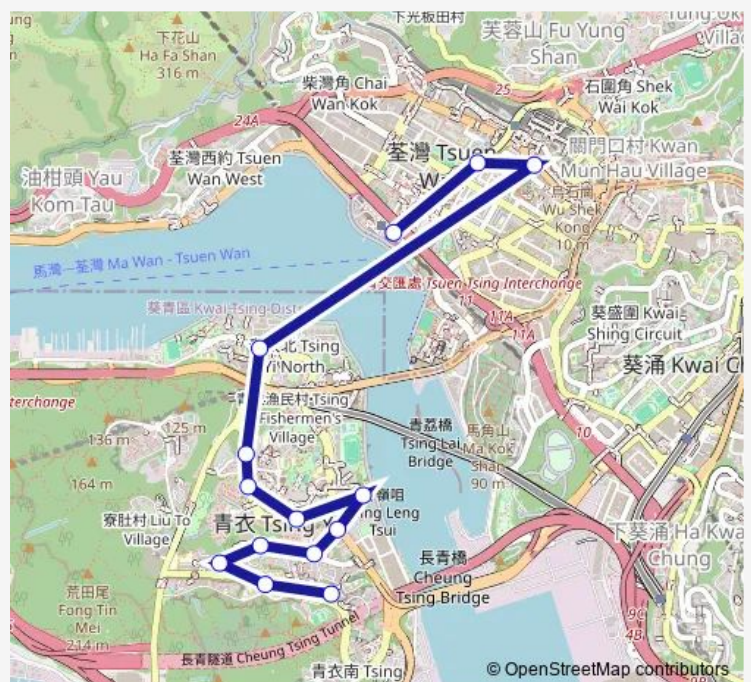

[Kmb+Ctb] Ching MUI House Cheung Ching Estate/
Ching MUI House Cheung Ching Estate, Chung MEI Road|[Kmb] Ching MUI House Cheung Ching Estate

Route schedule

[Ctb] Tsuen WAN West Station|[Kmb] Tsuen WAN West Station BUS Terminus — [Kmb] Cheung Ching BUS Terminus

Monday	06:15-21:55
Tuesday	06:15-21:55
Wednesday	06:15-21:55
Thursday	06:15-21:55
Friday	06:15-21:55
Saturday	06:15-23:40
Sunday	06:15-21:55

Route info

Direction: [Ctb] Tsuen WAN West Station|[Kmb] Tsuen WAN West Station BUS Terminus

Stops: 17

Trip Duration: 0 hour 31 min

[Kmb+Ctb] Hong FU House Cheung Hong Es-
tate/
Hong FU House Cheung Hong Estate, Chung
MEI Road|[Kmb] Hong FU House Cheung Hong Estate

[Kmb] Hong Shing House Cheung Hong Estate