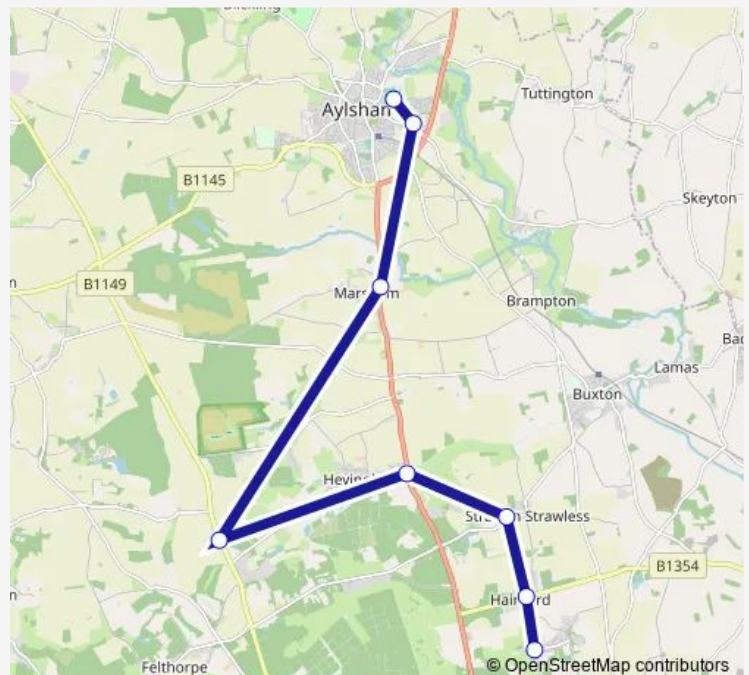

### Direction

Chapel Road — High School

8 stops

[Open route schedule](#)

Chapel Road

Waterloo Road

Village Hall

Town Corner

### Route schedule

Chapel Road — High School

Monday 07:59

Tuesday 07:59

Wednesday 07:59

Thursday 07:59

Friday 07:59

Saturday —

### Route info

Direction: Chapel Road

Stops: 8

Trip Duration: 0 hour 41 min

■ 43B — Holt - Reepham - Norwich

**Direction**

High School — Chapel Road

8 stops