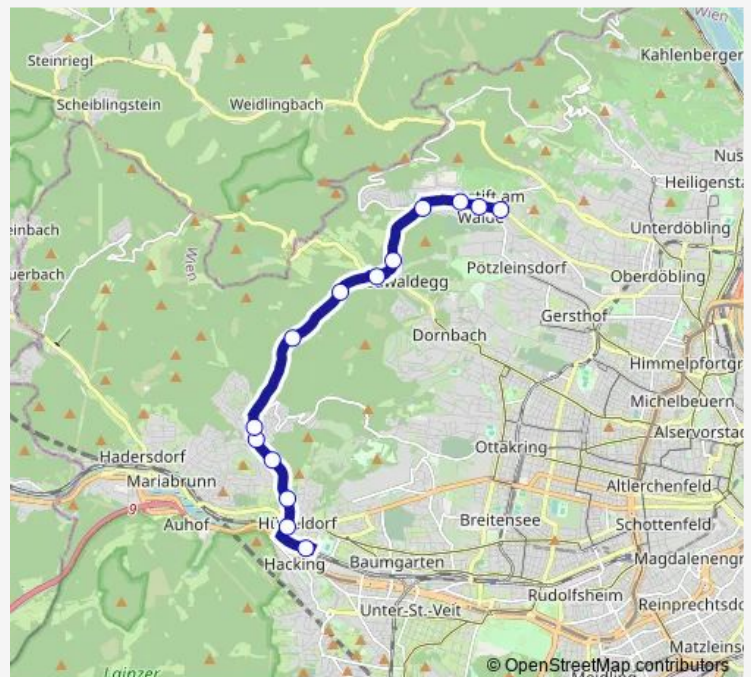

Keylwerthgasse

Celtesgasse

Neustift am Walde

Neustift, Agnesgasse

Route schedule

Hütteldorf S+U — Neustift, Agnesgasse

Monday 10:48-19:48

Tuesday 10:48-19:48

Wednesday 10:48-19:48

Thursday 10:48-19:48

Friday 10:48-19:48

Saturday 09:48-20:48

Sunday 09:48-20:27

Route info

Direction: Hütteldorf S+U

Stops: 14

Trip Duration: 0 hour 21 min

43b — Hütteldorf - Neustift, Agnesgasse

Direction

Hütteldorf S+U — Neustift, Agnesgasse

14 stops

[Open route schedule](#)

Hütteldorf S+U

Bergmillergasse

Friday 13:10-15:10

Saturday 11:10-15:10

Sunday 11:10-15:10

Route info

Direction: Neustift, Agnesgasse

Stops: 14

Trip Duration: 0 hour 19 min

43b Bus time schedules and route maps are available in an offline PDF at busmaps.com. Use the busmaps.com website to see live bus times, train schedule or subway schedule, and step-by-step directions for all public transit in Vienna