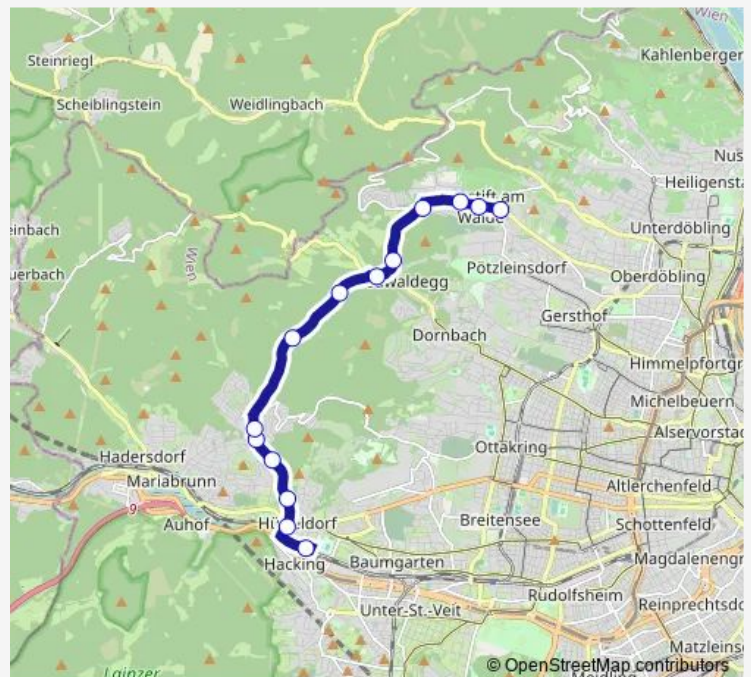

Direction

Hütteldorf — Neustift, Agnesgasse

14 stops

[Open route schedule](#)

Hütteldorf

Bergmillergasse

Freyenthurm-gasse

Wolfersbergbrücke

Friday 10:48-19:48

Saturday 09:48-20:48

Sunday 09:48-20:27

Route info

Direction: Hütteldorf

Stops: 14

Trip Duration: 0 hour 21 min

Direction

Hütteldorf — Neustift, Agnesgasse

14 stops

[Open route schedule](#)

Hütteldorf

Bergmillergasse

Freyenthurm-gasse

Wolfersbergbrücke

Hüttelbergstraße, Campingplatz

Route info

Direction: Neustift, Agnesgasse

Stops: 14

Trip Duration: 0 hour 19 min

43B Bus time schedules and route maps are available in an offline PDF at busmaps.com. Use the busmaps.com website to see live bus times, train schedule or subway schedule, and step-by-step directions for all public transit in Vienna