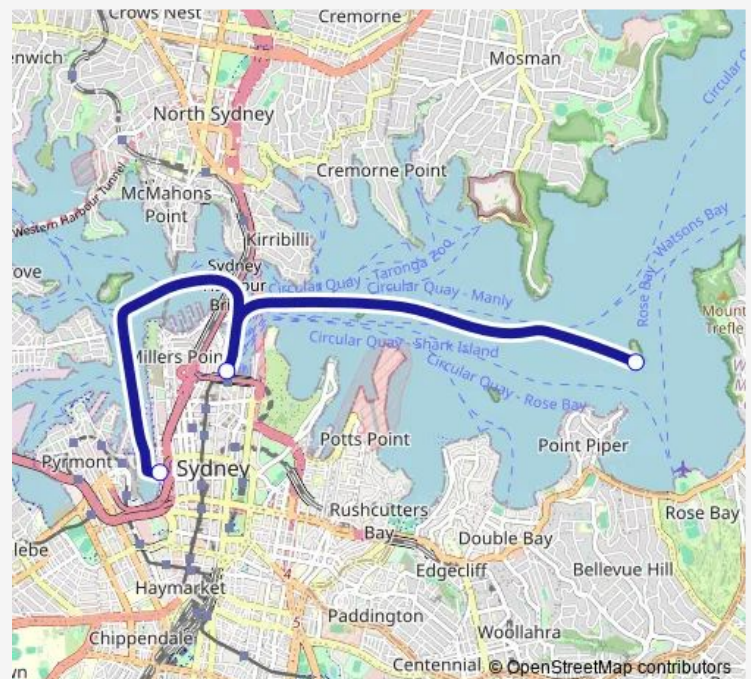

Ferry Ccsh Shark Island Ferry

[Go to website](#)

Direction

Shark Island Wharf — Darling Harbour, Pier 26

3 stops

[Open route schedule](#)

Shark Island Wharf

Circular Quay, Wharf 6

Darling Harbour, Pier 26

Route schedule

Shark Island Wharf — Darling Harbour, Pier 26

Monday	10:35-16:35
Tuesday	10:35-16:35
Wednesday	10:35-16:35
Thursday	10:35-16:35
Friday	10:35-16:35
Saturday	10:40-16:20
Sunday	10:40-16:20

Route info

Direction: Shark Island Wharf

Stops: 3

Trip Duration: 0 hour 55 min

Ccsh Shark Island Ferry

Direction

Darling Harbour, Pier 26 — Shark Island Wharf

3 stops

Route info

Direction: Darling Harbour, Pier 26

Stops: 3

Trip Duration: 0 hour 40 min

Ferry time schedules and route maps are available in an offline PDF at busmaps.com. Use the busmaps.com website to see live bus times, train schedule or subway schedule, and step-by-step directions for all public transit in Sydney