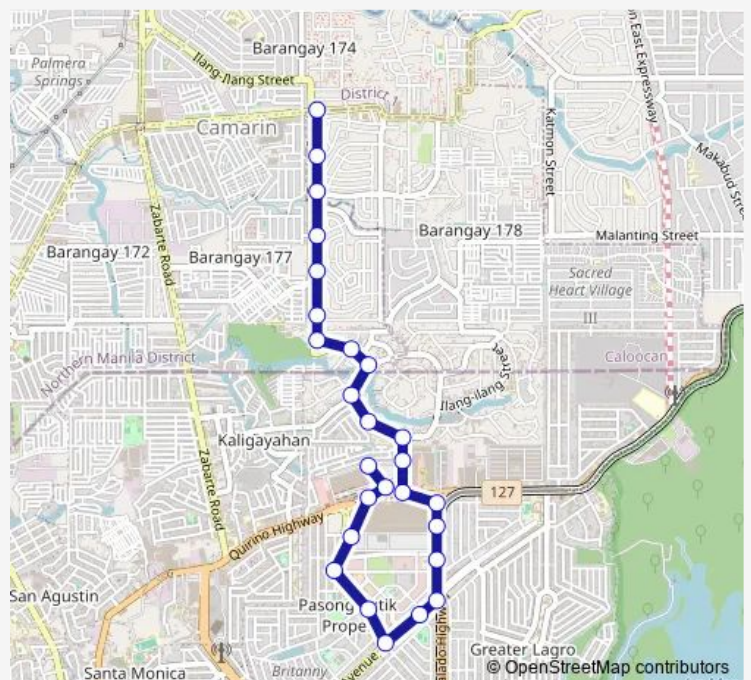

Commonwealth Medical Centre, Regalado Highway, Quezon City

Regalado Highway / SM Fairview Intersection, Quezon City

SM Public Transport Terminal, Regalado Highway, Quezon City

Quirino Highway / Maligaya Intersection, Caloocan City

Service Road / Maligaya Intersection, Caloocan City

Sampaguita / Maligaya Intersection, Caloocan City

Hospital, 121.05684

Sampaguita / Atrium Intersection, Caloocan City

Route schedule

Robinsons Nova Supermarket, Quirino Highway, Caloocan City, Manila — Camarin Road / Ilang - Ilang Intersection, Caloocan City

Monday	00:00
Tuesday	00:00
Wednesday	00:00
Thursday	00:00
Friday	00:00
Saturday	00:00
Sunday	00:00

Route info

Direction: Robinsons Nova Supermarket, Quirino Highway, Caloocan City, Manila

Stops: 26

Trip Duration: 0 hour 27 min

■ Camarin - SM Fairview Maligaya

Sampaguita, Caloocan City

Sto. Nino de Maligaya, Sampaguita, Caloocan City

Sampaguita near Zapote Street / Azalea Intersection,
Caloocan City

Zapote Street / Ilang-Ilang Intersection, Caloocan City