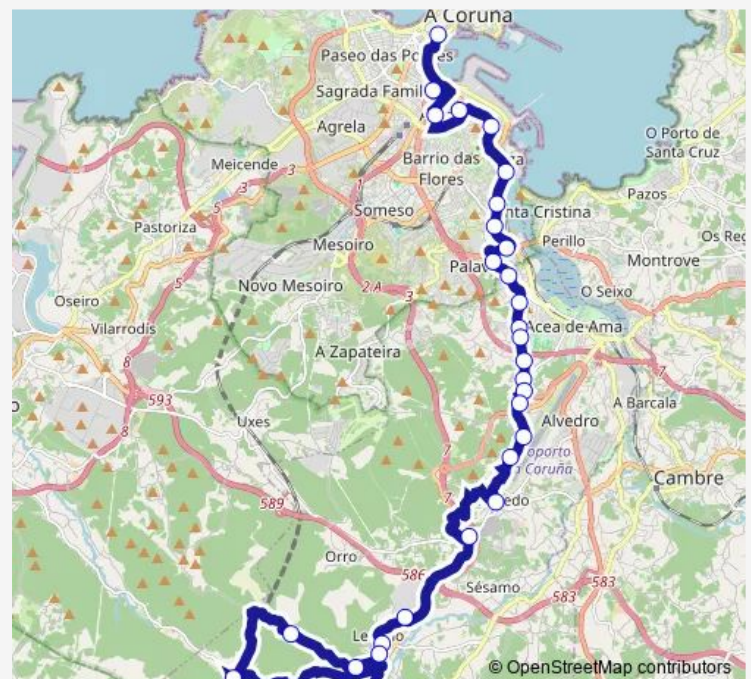

Thursday 07:20-17:20

Friday 07:20-17:20

Saturday —

Sunday —

Route info

Direction: Entrexardíns

Stops: 30

Trip Duration: 0 hour 55 min