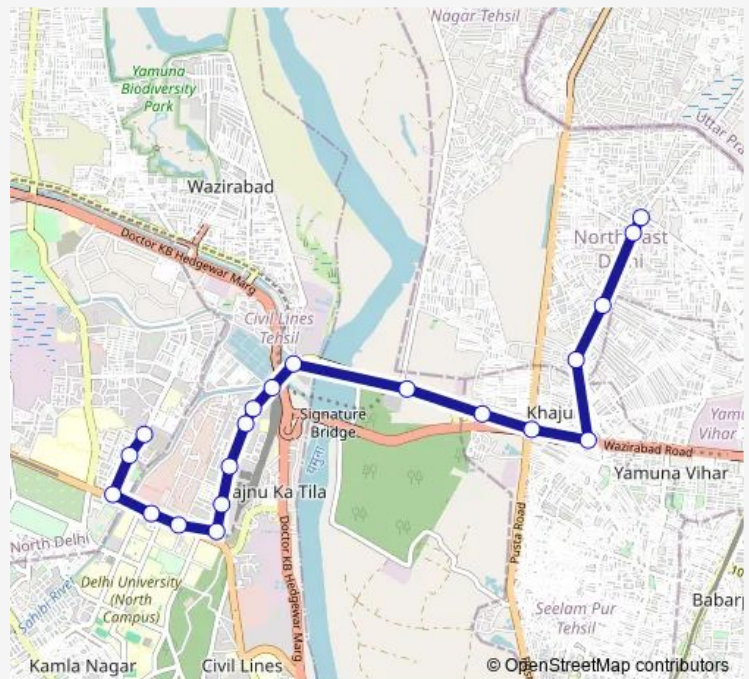

Nehru Vihar Crossing

Wazirabad Crossing

Gurudwara Nanaksar

Rajeev Nagar (Wazirabad Road)

Khajuri

Bhajan Pura

Sherpur Chowk

Dayal Pur

Friday 04:41-07:25

Saturday 04:41-07:25

Sunday 04:41-07:25

Route info

Direction: BBM Cluster Depot

Stops: 20

Trip Duration: 0 hour 41 min

■ 270stlup

BusMaps

270stlup Bus time schedules and route maps are available in an offline PDF at busmaps.com. Use the busmaps.com website to see live bus times, train schedule or subway schedule, and step-by-step directions for all public transit in Delhi