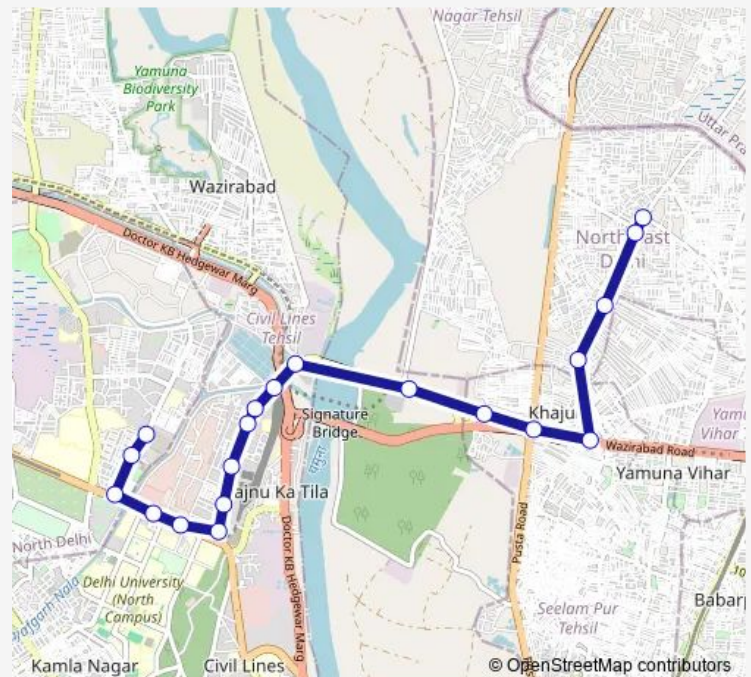

Nehru Vihar Crossing

Wazirabad Crossing

Gurudwara Nanaksar

Rajeev Nagar (Wazirabad Road)

Khajuri

Bhajan Pura

Sherpur Chowk

Dayal Pur

Friday 04:41-07:25

Saturday 04:41-07:25

Sunday 04:41-07:25

Route info

Direction: BBM Cluster Depot

Stops: 20

Trip Duration: 0 hour 41 min

■ 270stlup