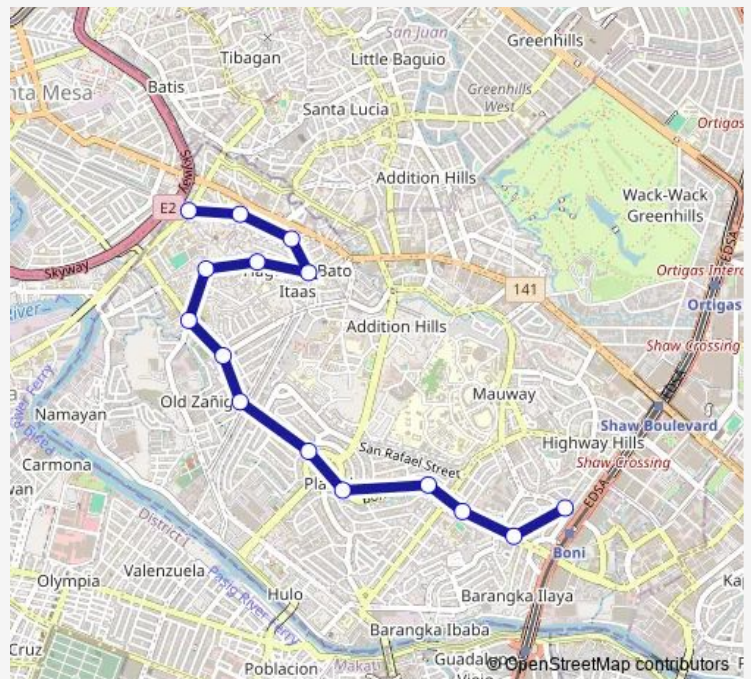

Mandaluyong City Medical Center, Boni Ave / Sto Rosario Intersection, Mandaluyong City, Manila

Boni Ave, Mandaluyong City, Manila

Rizal Technological University, Basilan / Boni Avenue, Mandaluyong City, Manila

### Route schedule

Daang Bakal / New Panaderos Extension Intersection, Manila — Arayat, Mandaluyong City, Manila

Monday	00:00
Tuesday	00:00
Wednesday	00:00
Thursday	00:00
Friday	00:00
Saturday	00:00
Sunday	00:00

### Route info

Direction: Daang Bakal / New Panaderos Extension Intersection, Manila

Stops: 15

Trip Duration: 0 hour 24 min

■ Boni/Pinatubo - Kalentong/Jrc

Bus time schedules and route maps are available in an offline PDF at [busmaps.com](https://busmaps.com). Use the [busmaps.com](https://busmaps.com) website to see live bus times, train schedule or subway schedule, and step-by-step directions for all public transit in San Juan