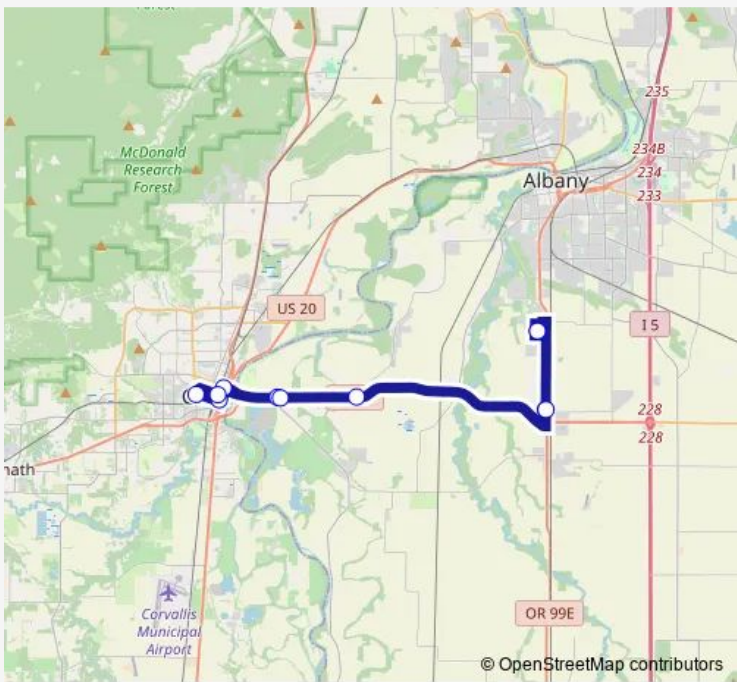

**Bus Campus Connector**

[Go to website](#)

**Direction**  
 Lbcc - Linn Benton Community College — Lbcc - Linn Benton Community College

11 stops

[Open route schedule](#)

- Lbcc - Linn Benton Community College
- Roland Dr & 99E - Flag Stop
- Hwy 34 & Riverside - Westbound - Flag Stop
- Hwy 34 & Wolcott St & Peoria St - Flag Stop
- 4th & Harrison
- 4th St - btwn Madison & Jefferson
- 14th & Jefferson & Osu
- Downtown Transit Center
- Peoria Market & Wolcott - Flag Stop
- Hwy 99 at Porters
- Lbcc - Linn Benton Community College

**Route schedule**  
 Lbcc - Linn Benton Community College — Lbcc - Linn Benton Community College

Monday	06:55-18:45
Tuesday	06:55-18:45
Wednesday	06:55-18:45
Thursday	06:55-18:45
Friday	06:55-18:45
Saturday	—
Sunday	—

**Route info**

Direction: Lbcc - Linn Benton Community College

Stops: 11

Trip Duration: 0 hour 50 min

Bus time schedules and route maps are available in an offline PDF at [busmaps.com](https://busmaps.com). Use the [busmaps.com](https://busmaps.com) website to see live bus times, train schedule or subway schedule, and step-by-step directions for all public transit in Corvallis