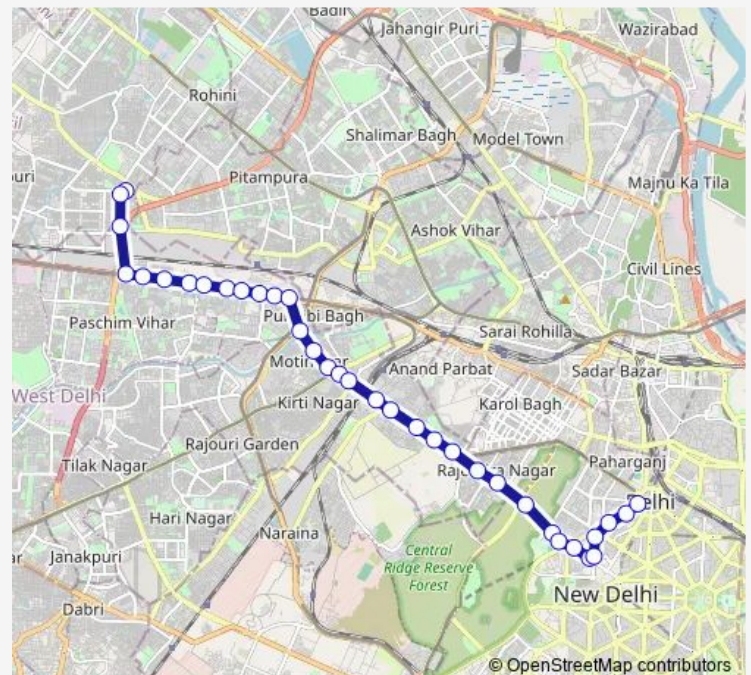

Shadipur Depot

Shadipur Metro Station

West Patel Nagar

Route schedule

D Block Mangol Puri (T) — Shivaji Stadium Terminal

Monday 06:17-12:10

Tuesday 06:17-12:10

Wednesday 06:17-12:10

Thursday 06:17-12:10

Friday 06:17-12:10

Saturday 06:17-12:10

Sunday 06:17-12:10

Route info

Direction: D Block Mangol Puri (T)

Stops: 35

Trip Duration: 1 hour 7 min

■ 940stldown

BusMaps

South Patel Nagar (Metro Station)

East Patel Nagar

Shankar Road

New Rajender Nagar

Upper Ridge Road

Talkatora Stadium