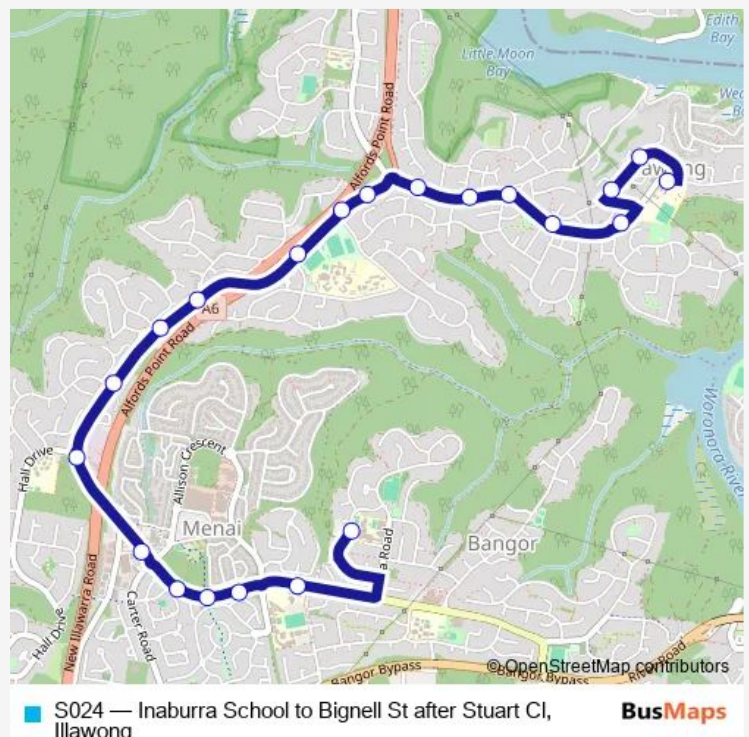

School Bus S024 Inaburra School to Bignell St after Stuart Cl, Illawong

[Go to website](#)

Direction

Inaburra School, Bodalla Cres — Illawong Public School, Fowler Rd

21 stops

[Open route schedule](#)

Inaburra School, Bodalla Cres

Old Illawarra Rd At Rosewall Dr

Old Illawarra Rd Before Monash Rd

Old Illawarra Rd Opp Oriana Dr

Old Illawarra Rd Opp Blaxland Dr

Illawong Rural Fire Brigade, Old Illawarra Rd

Sir Thomas Mitchell Residential Care Facility, Fowler Rd

Fowler Rd At Heritage Dr

Fowler Rd At Old Ferry Rd

Fowler Rd Opp Osprey Dr

Fowler Rd Opp Austin St

Hobart Pl At Lara Cl

Hobart Place Child Care Centre, Hobart Pl

Route schedule

Inaburra School, Bodalla Cres — Illawong Public School, Fowler Rd

Monday	14:40
Tuesday	14:40
Wednesday	14:40
Thursday	14:40
Friday	14:40
Saturday	—
Sunday	—

Route info

Direction: Inaburra School, Bodalla Cres

Stops: 21

Trip Duration: 0 hour 17 min

S024 School Bus time schedules and route maps are available in an offline PDF at busmaps.com. Use the busmaps.com website to see live bus times, train schedule or subway schedule, and step-by-step directions for all public transit in Liverpool