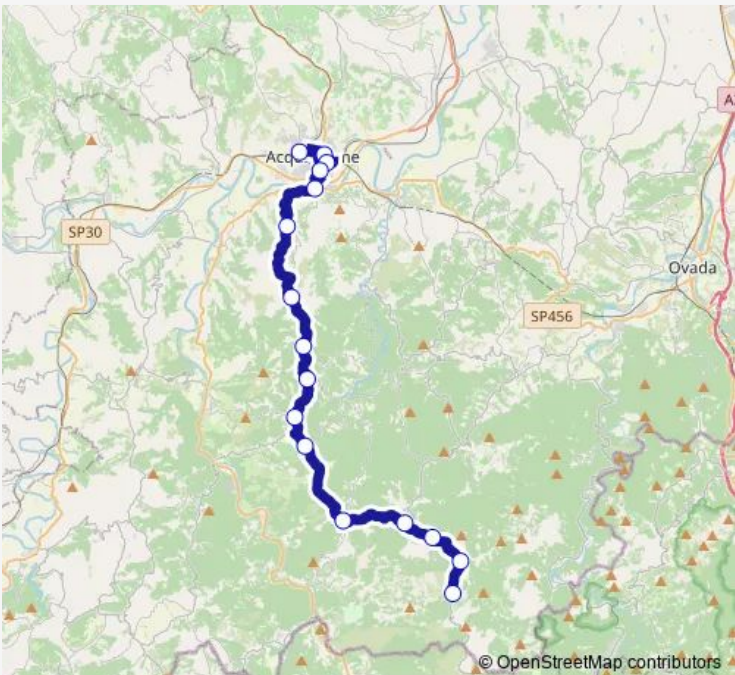

Route schedule

ACQUI TERME - CORSO DIVISIONE ACQUI - ISTITUTO TORRE — PONZONE - FRAZIONE MORETTI

Monday	06:00-17:40
Tuesday	06:00-17:40
Wednesday	06:00-17:40
Thursday	06:00-17:40
Friday	06:00-17:40
Saturday	06:00-13:20
Sunday	—

Route info

Direction: ACQUI TERME - CORSO DIVISIONE ACQUI - ISTITUTO TORRE

Stops: 16

Trip Duration: 0 hour 54 min

Direction

ACQUI TERME - CORSO DIVISIONE ACQUI - ISTITUTO TORRE — ACQUI TERME - MOVICENTRO

4 stops

[Open route schedule](#)

ACQUI TERME - CORSO DIVISIONE ACQUI - ISTITUTO TORRE

ACQUI TERME - VIA MARCONI, 23

ACQUI TERME - VIA TRUCCO

ACQUI TERME - MOVICENTRO

Route schedule

ACQUI TERME - CORSO DIVISIONE ACQUI - ISTITUTO TORRE — ACQUI TERME - MOVICENTRO

Wednesday 06:50-18:30

Thursday 06:50-18:30

Friday 06:50-18:30

Saturday 06:50-14:10

Sunday —

Route info

Direction: PONZONE - FRAZIONE MORETTI

Stops: 16