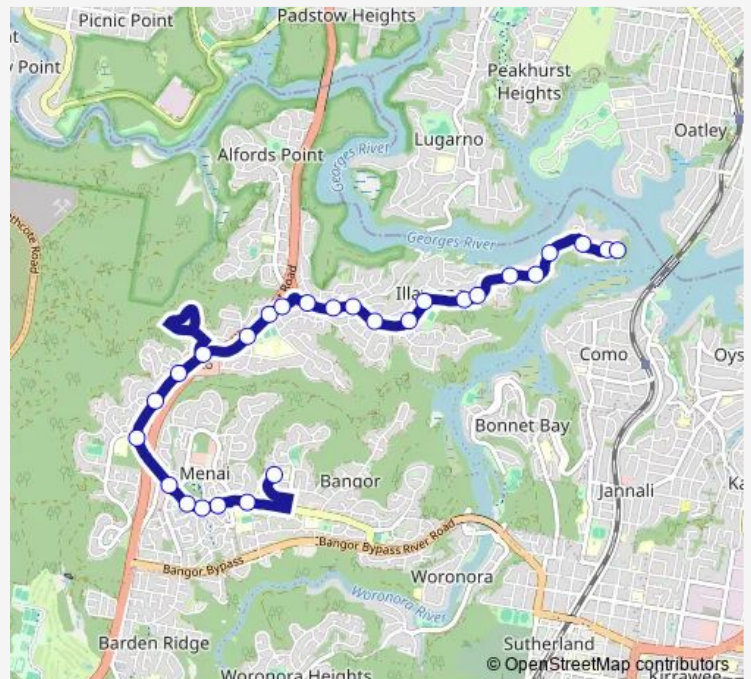

School Bus S024 Inaburra School to Bignell St after Stuart
Cl, Illawong

Go to website

Direction

Inaburra School, Bodalla Cres — Bill Wakeham Reserve,
Bignell St

27 stops

[Open route schedule](#)

- Inaburra School, Bodalla Cres
- Aquinas Catholic College, Menai Rd
- Menai Rd After Forestgrove Dr
- Parc Menai Footbridge S, Menai Rd
- Menai Rd Before Carter Rd
- Menai Ambulance Station, Menai Rd
- Old Illawarra Rd At Hall Dr
- Old Illawarra Rd At Bradman Rd
- Old Illawarra Rd At Rosewall Dr
- Old Illawarra Rd At Monash Rd
- Old Illawarra Rd Opp Oriana Dr
- Old Illawarra Rd Opp Blaxland Dr
- Illawong Rural Fire Brigade, Old Illawarra Rd
- Sir Thomas Mitchell Residential Care Facility, Fowler Rd
- Fowler Rd At Heritage Dr
- Fowler Rd At Old Ferry Rd
- Fowler Rd Opp Osprey Dr
- Fowler Rd Opp Austin St
- Fowler Rd Opp Illawong Public School
- Fowler Rd At Flint Pl

Route schedule

Inaburra School, Bodalla Cres — Bill Wakeham Reserve,
Bignell St

Monday	14:40
Tuesday	14:40
Wednesday	14:40
Thursday	14:40
Friday	14:40
Saturday	—
Sunday	—

Route info

Direction: Inaburra School, Bodalla Cres

Stops: 27

Trip Duration: 0 hour 23 min

S024 — Inaburra School to Bignell St after Stuart Cl, Illawong

Fowler Rd Opp Bradley Pl

Fowler Rd At Letterbox Lane

131 Fowler Rd

Fowler Rd Opp Thompsons Bay Reserve

Bignell St After Fowler Rd

Bignell St At Stuart Cl

Bill Wakeham Reserve, Bignell St

S024 School Bus time schedules and route maps are available in an offline PDF at busmaps.com. Use the busmaps.com website to see live bus times, train schedule or subway schedule, and step-by-step directions for all public transit in Liverpool