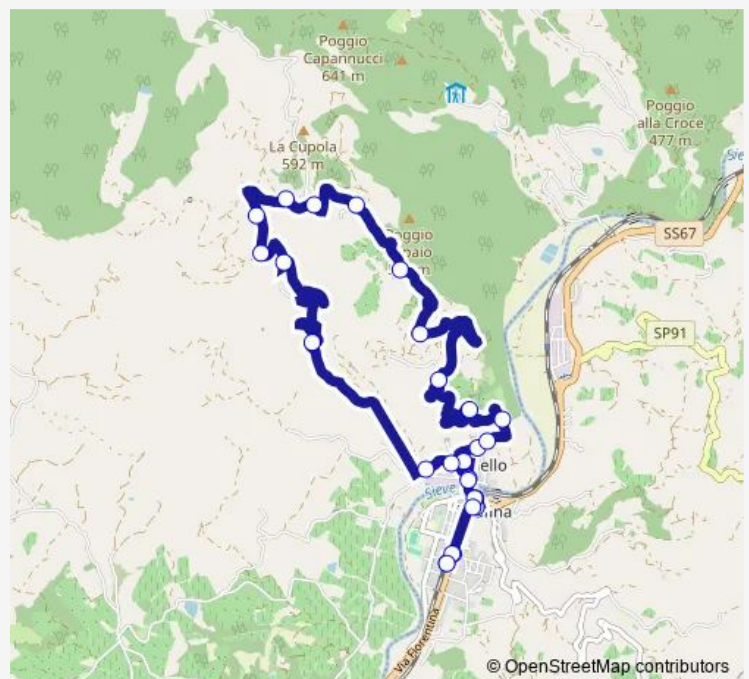

Rufina Fs V.Le Duca Della Vittoria

Rufina Stazione Fs * A

Route schedule

Santa Maria Acone * — Rufina Stazione Fs * A

Monday	13:00
Tuesday	13:00
Wednesday	—
Thursday	—
Friday	13:00
Saturday	13:00
Sunday	—

Route info

Direction: Santa Maria Acone *

Stops: 12

Trip Duration: 0 hour 10 min

338_2 — S. Maria Acone - Acone - Montebonello -
Rufina Fs**BusMaps**

Direction

Rufina Stazione Fs * P — Santa Maria Acone *

19 stops

Sunday —

Route info

Direction: Santa Maria Acone *

Stops: 19

Trip Duration: 0 hour 25 min

Direction

Acone Piazza_V * — Rufina Stazione Fs * A

15 stops

Sunday —

Route info

Direction: Acone Piazza_V *

Stops: 15

Trip Duration: 0 hour 20 min

338_2 Bus time schedules and route maps are available in an offline PDF at busmaps.com. Use the busmaps.com website to see live bus times, train schedule or subway schedule, and step-by-step directions for all public transit in Rufina