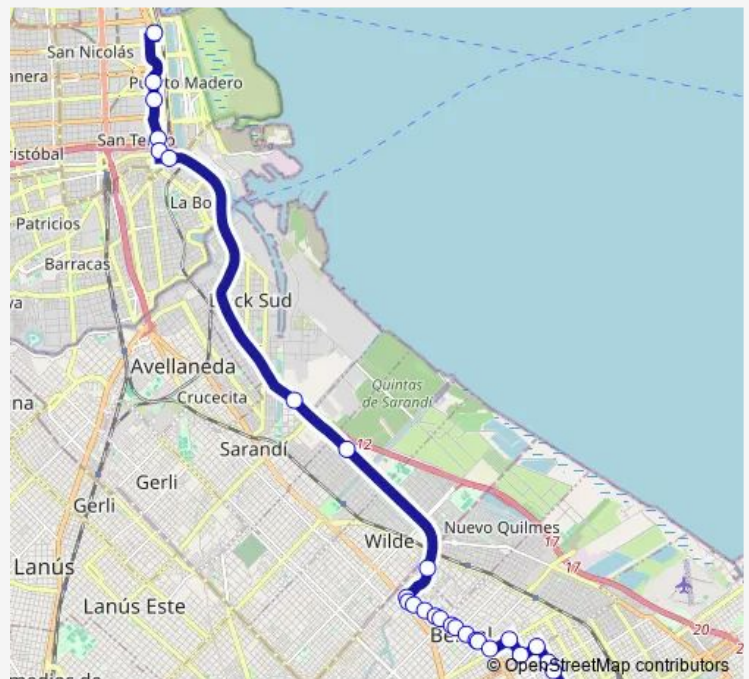

Avenida Dardo Rocha 430

Avellaneda 800-848

Avenida Dardo Rocha 212

Route schedule

560 Bouchard — Avenida 12 DE Octubre 540

Monday 05:30-21:30

Tuesday 05:30-21:30

Wednesday 05:30-21:30

Thursday 05:30-21:30

Friday 05:30-21:30

Saturday —

Sunday —

Route info

Direction: 560 Bouchard

Stops: 30

Trip Duration: 0 hour 48 min