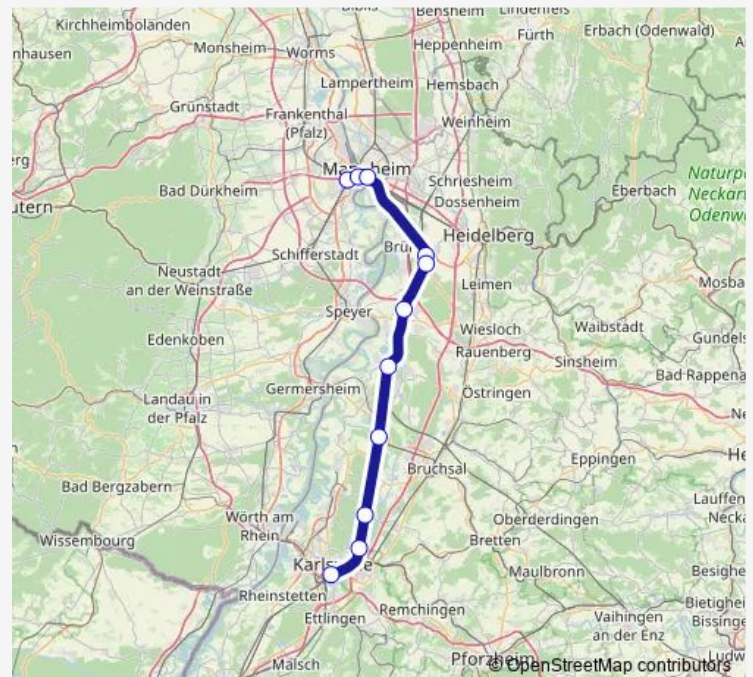

### Direction

Mannheim, Hauptbahnhof — Karlsruhe Hauptbahnhof

4 stops

[Open route schedule](#)

Mannheim, Hauptbahnhof

Schwetzingen, Bahnhof

Graben-Neudorf Gleis 1

Karlsruhe Hauptbahnhof

### Route schedule

Mannheim, Hauptbahnhof — Karlsruhe Hauptbahnhof

Monday 20:55

Tuesday —

Wednesday —

Thursday —

Friday —

Saturday —

### Route info

Direction: Mannheim, Hauptbahnhof

Stops: 4

Trip Duration: 0 hour 39 min

RE 9

RE 9 Rail time schedules and route maps are available in an offline PDF at [busmaps.com](https://busmaps.com). Use the [busmaps.com](https://busmaps.com) website to see live bus times, train schedule or subway schedule, and step-by-step directions for all public transit in Karlsruhe