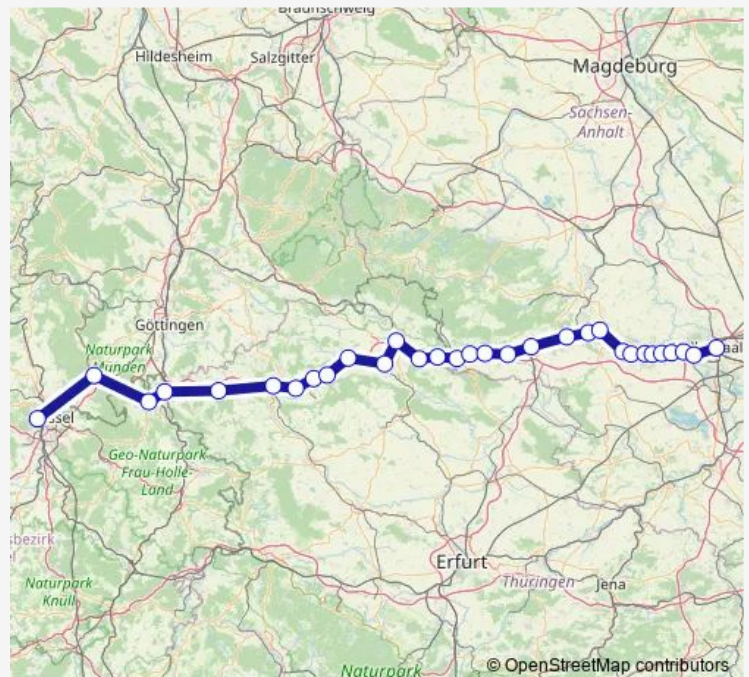

Thursday 13:02

Friday 13:02

Saturday 13:02

Sunday 13:02

Route info

Direction: Halle (Saale) Hbf

Stops: 22

Trip Duration: 2 hour 51 min