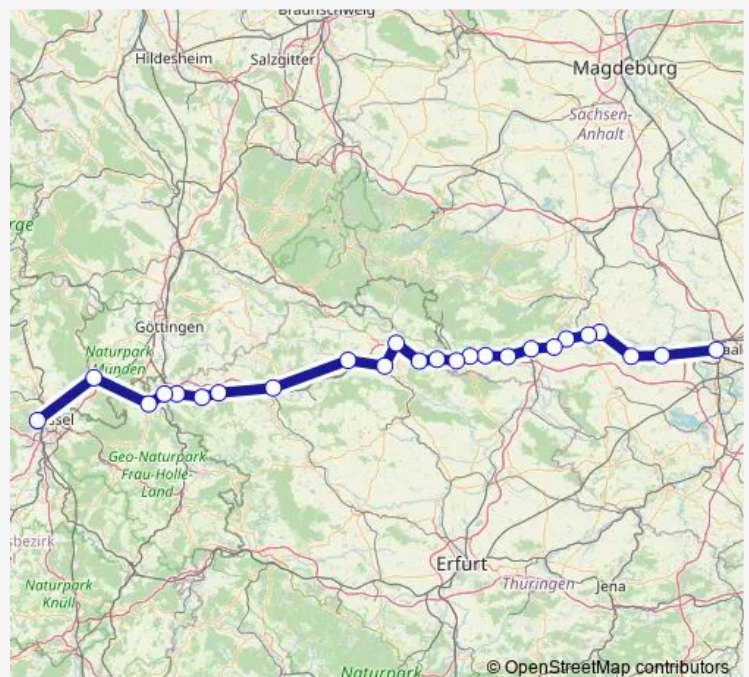

Witzenhausen Nord

Hann Münden

Speele

Route schedule

Halle (Saale) Hbf — Kassel-Wilhelmshöhe

Monday 11:02

Tuesday 11:02

Wednesday 11:02

Thursday 11:02

Friday 11:02

Saturday —

Sunday —

Route info

Direction: Halle (Saale) Hbf

Stops: 22

Trip Duration: 2 hour 54 min