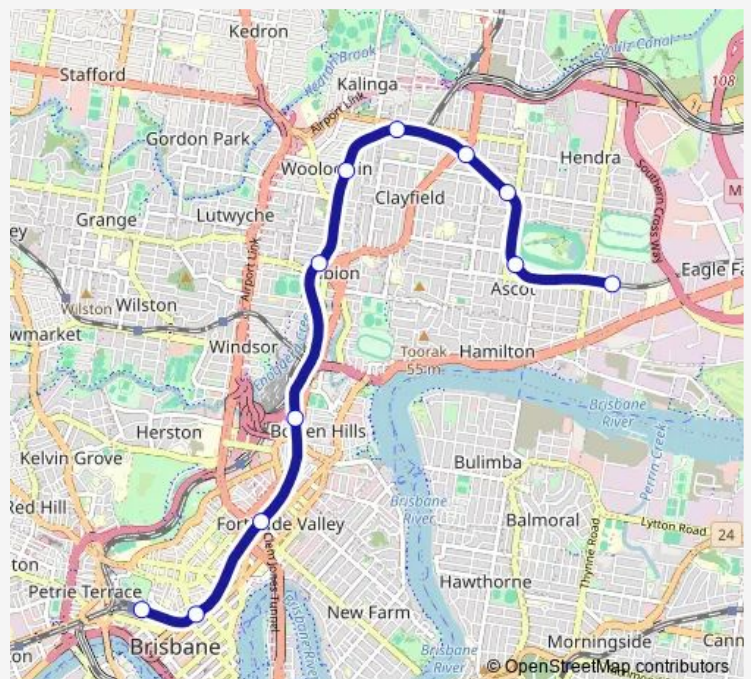

Fortitude Valley station, platform 2

Bowen Hills station, platform 2

Albion station, platform 2

Wooloowin station, platform 2

Eagle Junction station, platform 2

Clayfield station, platform 1

Hendra station, platform 1

Ascot station, platform 1

Doomben station, platform 1

Route schedule

Roma Street station, platform 7 — Doomben station, platform 1

Monday	24:44-01:44 ⁺¹
Tuesday	24:44-01:44 ⁺¹
Wednesday	24:44-01:44 ⁺¹
Thursday	24:44-01:44 ⁺¹
Friday	—
Saturday	—
Sunday	—

Route info

Direction: Roma Street station, platform 7

Stops: 11

Trip Duration: 0 hour 28 min

BRDB — Brisbane City - Doomben

Direction

Roma Street station, platform 7 — Doomben station, platform 1

11 stops

Thursday 05:16

Friday —

Saturday —

Sunday —

Route info

Direction: Roma Street station, platform 7

Stops: 11

Trip Duration: 0 hour 28 min