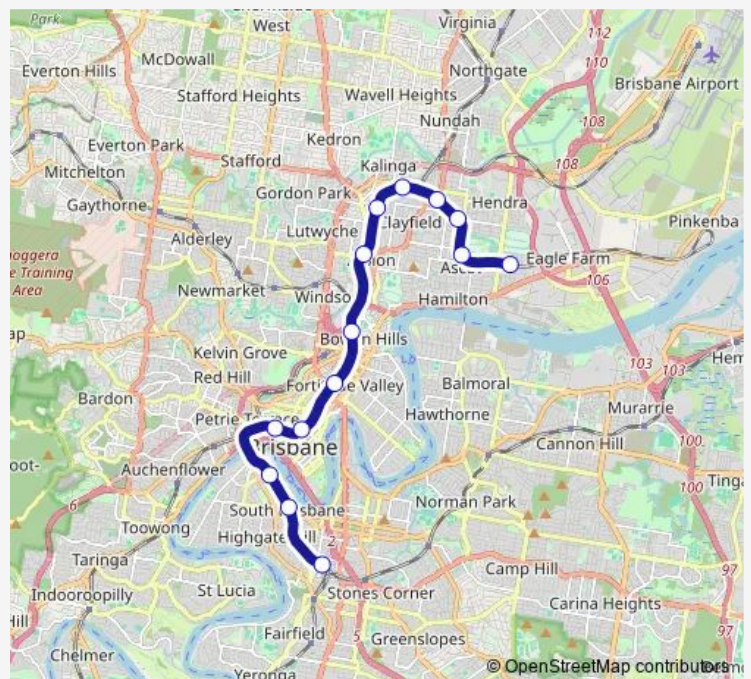

Roma Street station, platform 7

Central station, platform 4

Fortitude Valley station, platform 2

Bowen Hills station, platform 2

Albion station, platform 2

Woolloowin station, platform 2

Eagle Junction station, platform 2

Clayfield station, platform 1

Hendra station, platform 1

Ascot station, platform 1

Doomben station, platform 1

### Route schedule

Boggo Road/Park Road station, platform 3 — Doomben station, platform 1

Monday —

Tuesday —

Wednesday —

Thursday —

Friday 05:49-17:09

Saturday —

### Route info

Direction: Boggo Road/Park Road station, platform 3

Stops: 14

Trip Duration: 0 hour 37 min