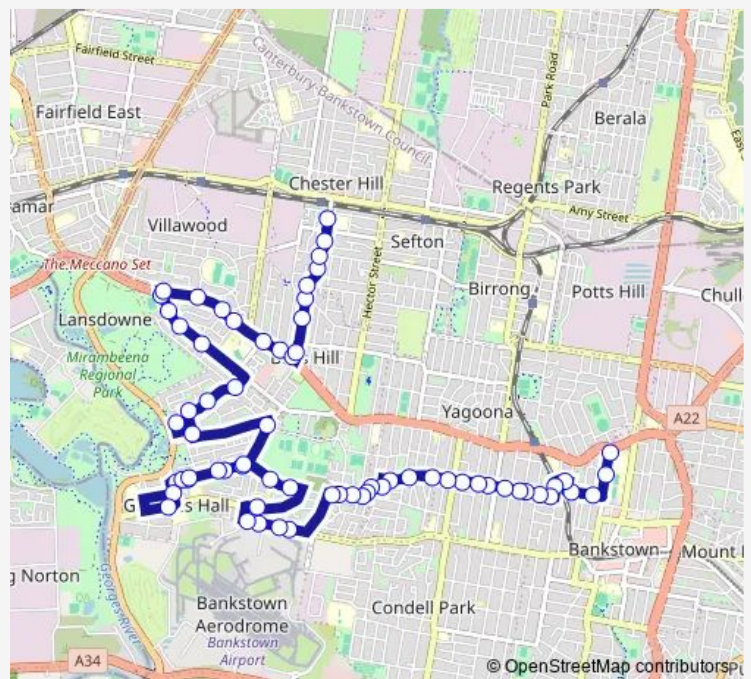

Glassop St At Highland Av

Glassop St At Highland Av

Glassop St After Dutton St

Glassop St Before Fenwick St

Glassop St Before Wilkins St

Glassop St Before Edgar St

Glassop St After Edgar St

Glassop St At Cantrell St

Glassop St At Dargan St

Glassop St Before Bertram St

Bertram St At Warringa St

Warringa St Opp Horton St

Route schedule

Meredith St After Hume Hwy — Chester Hill Rd Opp Chester Hill Community Centre

Monday	15:15
Tuesday	15:15
Wednesday	15:15
Thursday	15:15
Friday	15:15
Saturday	—
Sunday	—

Route info

Direction: Meredith St After Hume Hwy

Stops: 67

Trip Duration: 0 hour 47 min

S501 — Lasalle Catholic College Bankstown to Chester Hill via Georges Hall

Warringa St At Waruda St

Georgina St At Suncroft Av

Georgina St Opp Leighdon St

Thornton Av At Bellevue Av

Bellevue Av Before Surrey Av

Marion St Opp Namoi Lane

Marion St Opp Sturt Reserve

Sydney Metro Airport Bankstown, Marion St

Marion St Opp Ayres Cres

Georges Hall Public School, Birdwood Rd