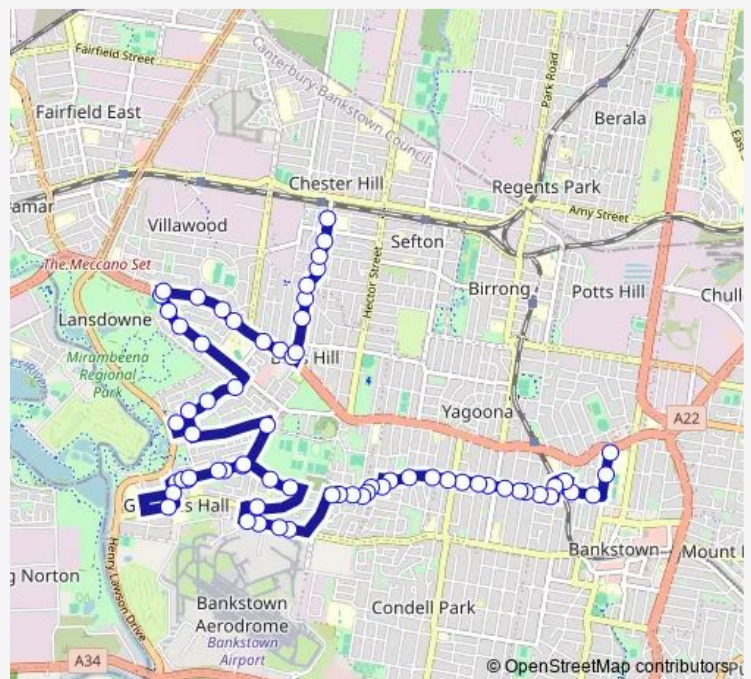

Glassop St Before Little Rd

Glassop St At Highland Av

Glassop St At Highland Av

Glassop St After Dutton St

Glassop St Before Fenwick St

Glassop St Before Wilkins St

Glassop St Before Edgar St

Glassop St After Edgar St

Glassop St At Cantrell St

Glassop St At Dargan St

Glassop St Before Bertram St

Bertram St At Warringa St

Warringa St Opp Horton St

Route schedule

Meredith St After Hume Hwy — Chester Hill Rd Opp Chester Hill Community Centre

Monday	15:15
Tuesday	15:15
Wednesday	15:15
Thursday	15:15
Friday	15:15
Saturday	—
Sunday	—

Route info

Direction: Meredith St After Hume Hwy

Stops: 67

Trip Duration: 0 hour 47 min

S501 — Lasalle Catholic College Bankstown to Chester Hill via Georges Hall **BusMaps**

Warringa St At Waruda St

Georgina St At Suncroft Av

Georgina St Opp Leighdon St

Thornton Av At Bellevue Av

Bellevue Av Before Surrey Av

Marion St Opp Namoi Lane

Marion St Opp Sturt Reserve

Sydney Metro Airport Bankstown, Marion St