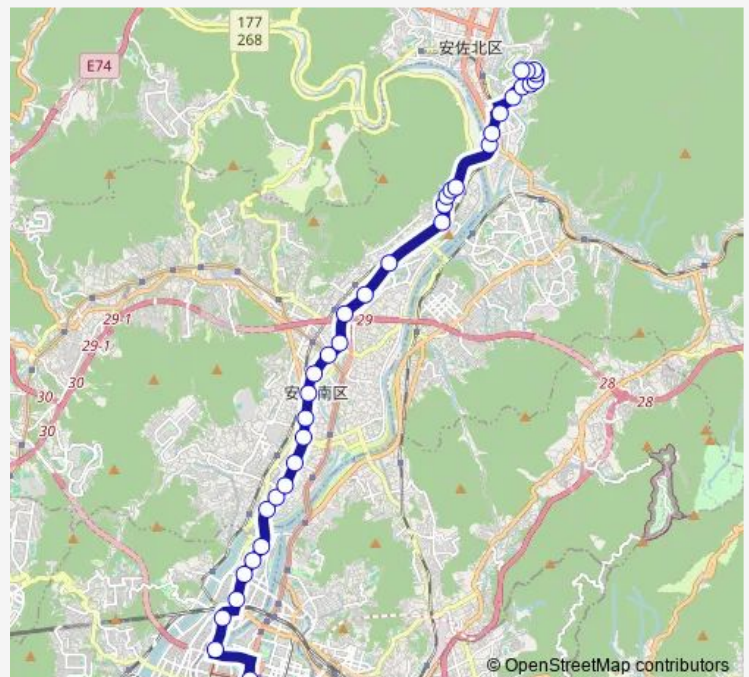

Thursday 07:43-19:23

Friday 07:43-19:23

Saturday 07:48-19:23

Sunday 07:48-19:23

Route info

Direction: 広島バスセンター

Stops: 36

Trip Duration: 0 hour 47 min