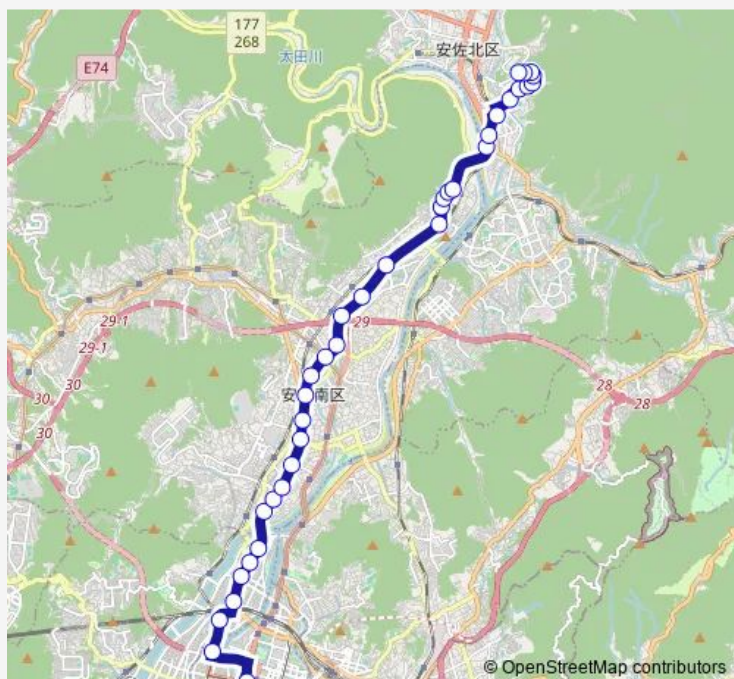

Thursday 07:43-19:23

Friday 07:43-19:23

Saturday 07:48-19:23

Sunday 07:48-19:23

Route info

Direction: 広島バスセンター

Stops: 36

Trip Duration: 0 hour 45 min