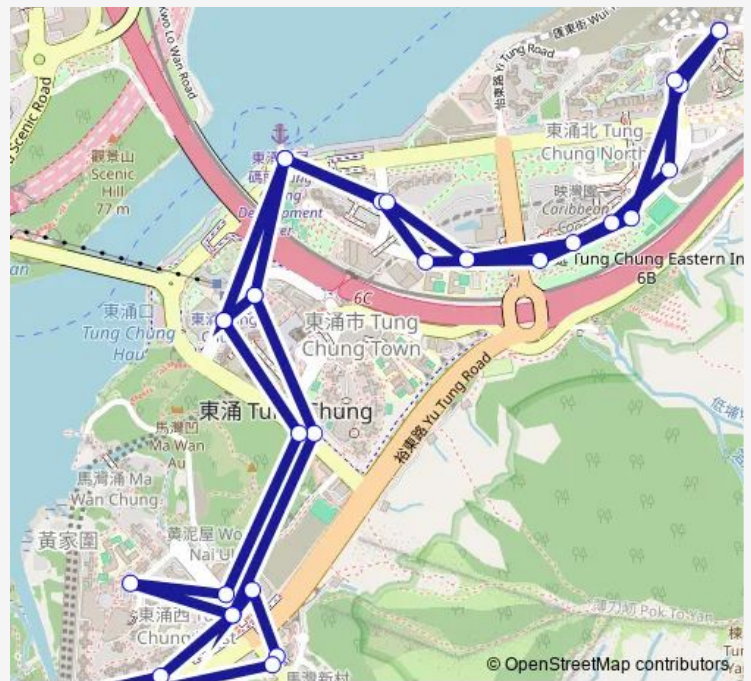

[Ctb] Tung Chung Development Ferry Pier|[Lwb] Tung Chung Development Pier|[Nlb] Tung Chung Development Ferry Pier

Route schedule

[Lwb] MUN Tung Estate|[Nlb] MUN Tung Estate — [Lwb] Ying Tung Estate|[Lwb] Ying Tung Estate BUS Terminus|[Nlb] Ying Tung Estate

Monday	06:10
Tuesday	06:10
Wednesday	06:10
Thursday	06:10
Friday	06:10
Saturday	06:10
Sunday	06:10

Route info

Direction: [Lwb] MUN Tung Estate|[Nlb] MUN Tung Estate

Stops: 17

Trip Duration: 0 hour 26 min

■ 37H — Ying Tung Estate - North Lantau Hospital (Circular) **BusMaps**

[Ctb] Caribbean Coast Phase 1, MAN Tung Road[[Lwb] Caribbean Coast Phase 1[[Nlb] Caribbean Coast Phase 1

[Ctb] THE Visionary, Ying Tung Road[[Lwb] THE Visionary[[Nlb] THE Visionary (North Bound)

[Lwb] Ying Tung Estate[[Lwb] Ying Tung Estate BUS Terminus[[Nlb] Ying Tung Estate