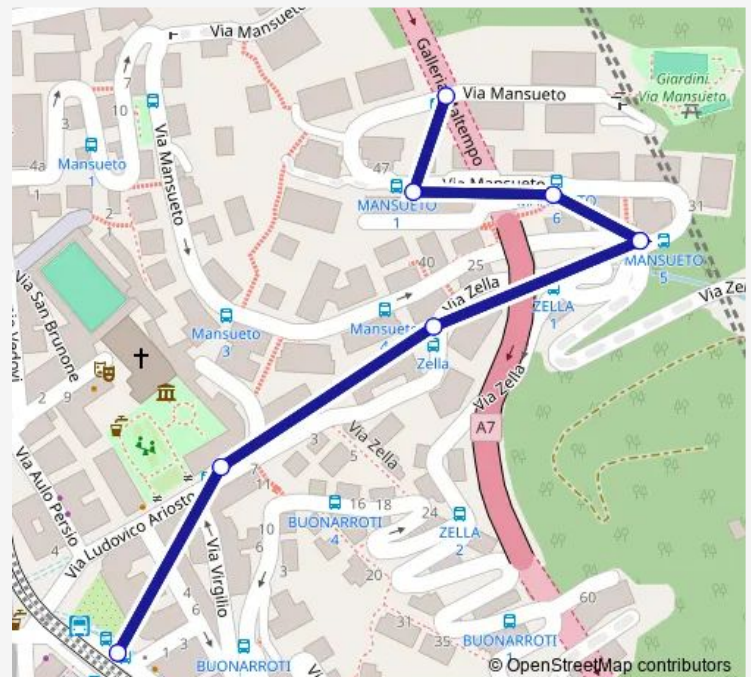

Bus I04 Via Brin - Via Mansueto

[Go to website](#)

Direction

Brin 1/Metro' — Mansueto/Capolinea

11 stops

[Open route schedule](#)

Brin 1/Metro'

Canepari 1/Brin

Saturday 08:10-12:50

Sunday —

Route info

Direction: Brin 1/Metro'

Stops: 11

Trip Duration: 0 hour 7 min

I04 — Via Brin - Via Mansueto

Direction

Mansueto/Capolinea — Brin 1/Metro'

7 stops

[Open route schedule](#)

Mansueto/Capolinea

Mansueto 1/

Mansueto 2/

Mansueto 3/

Zella/

Route info

Direction: Mansueto/Capolinea

Stops: 7

Trip Duration: 0 hour 7 min

I04 Bus time schedules and route maps are available in an offline PDF at busmaps.com. Use the busmaps.com website to see live bus times, train schedule or subway schedule, and step-by-step directions for all public transit in Genoa