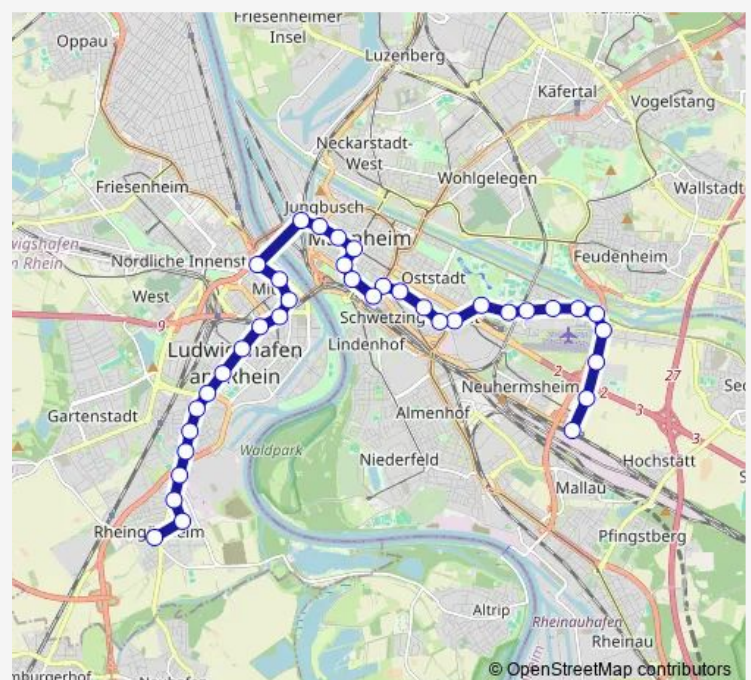

Mannheim, Paradeplatz

Mannheim, Rathaus/Rem

Mannheim, Rheinstraße

Route schedule

Neuhermsheim, SAP Arena S-Bf. — Rheingönheim, Neubrich

Monday 05:22-00:08⁺¹

Tuesday 05:22-02:09⁺¹

Wednesday 03:09-00:08⁺¹

Thursday 05:22-00:08⁺¹

Friday 05:22-00:08⁺¹

Saturday 07:08-00:30⁺¹

Sunday 08:49-00:08⁺¹

Route info

Direction: Neuhermsheim, SAP Arena S-Bf.

Stops: 37

Trip Duration: 0 hour 52 min

■ RNV 6

BusMaps

Mannheim, Handelshf./Jungbusch

Ludwigshafen, Rathaus

Ludwigshafen, Ludwigstraße

Ludwigsh., B. Pl. Bf LU Mitte

Ludwigshafen, Schützenstraße

Ludwigshafen, Wittelsbachplatz