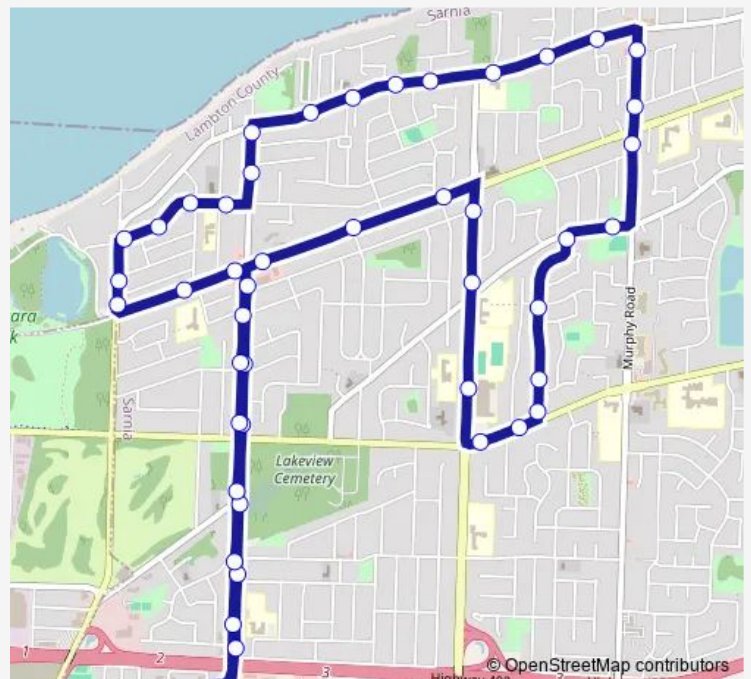

Monday 06:40-17:20

Tuesday 06:40-17:20

Wednesday 06:40-17:20

Thursday 06:40-17:20

Friday 06:40-17:20

Saturday 08:00-17:20

Sunday 08:00-17:20

Route info

Direction:

Stops: 0

Trip Duration: – min

■ 5 Rosedale

Direction

Northgate Terminal — Northgate Terminal

50 stops

[Open route schedule](#)

Heath Care Clinic and Spa

Egmond Drive

Roosevelt Drive

Devonshire Road

Christina Street

Charlesworth Drive

Egmond Drive

Lecaron Drive

Saturday 07:45-20:40

Sunday 07:45-16:40

Route info

Direction: Northgate Terminal

Stops: 50

Trip Duration: 0 hour 40 min

Sunripe

Webster Drive