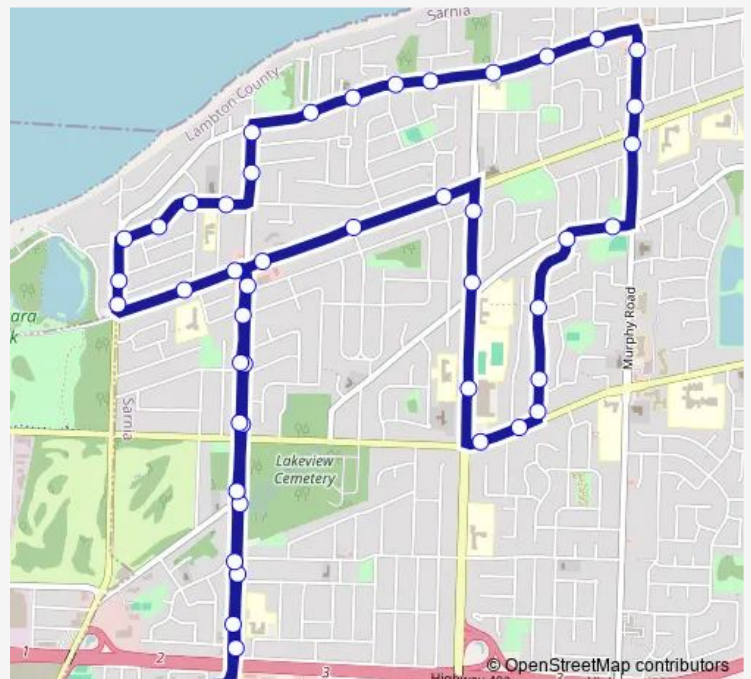

Wednesday —

Thursday —

Friday —

Saturday —

Sunday —

Route info

Direction:

Stops: 0

Trip Duration: — min

Direction

Northgate Terminal — Northgate Terminal

50 stops

[Open route schedule](#)

Northgate Terminal

Kentucky Fried Chicken

Guthrie Drive West

Rosedale Avenue

Errol Road West

Michigan Avenue

Hollywood Place

Kemsley Drive

Heath Care Clinic and Spa

Egmond Drive

Roosevelt Drive

Devonshire Road

Christina Street

Charlesworth Drive

Egmond Drive

Lecaron Drive

Orchard Avenue

Lakeshore Road

Mcmillen Parkway