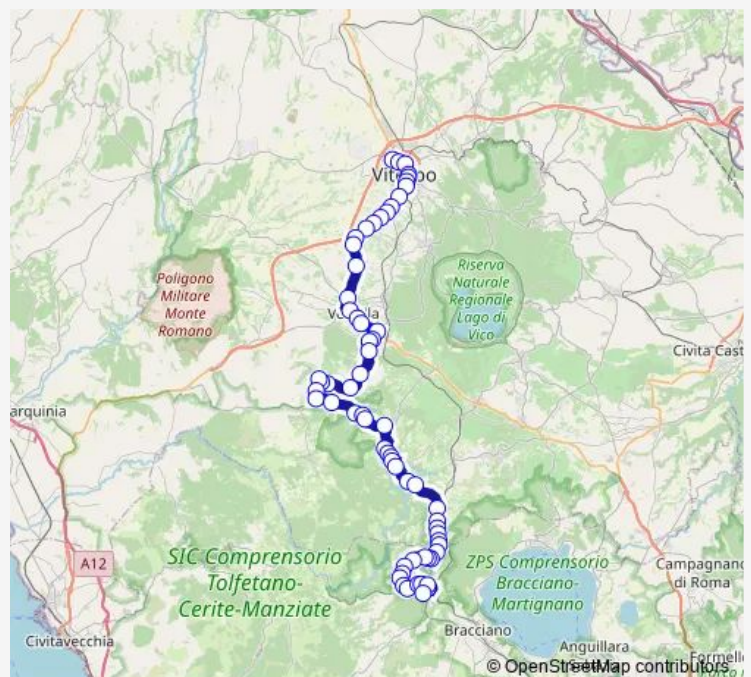

Vetralla | La Cura # f1536

**Route schedule**

VITERBO | Riello # f641 — Manziana | Macchia Grande # f2594

Monday 13:10

Tuesday 13:10

Wednesday 13:10

Thursday 13:10

Friday 13:10

Saturday 13:00

Sunday —

**Route info**

Direction: VITERBO | Riello # f641

Stops: 64

Trip Duration: 1 hour 25 min

Viterbo - Manziana # Mz056d

Vetralla | Via Blera Str. Corneto # f1537