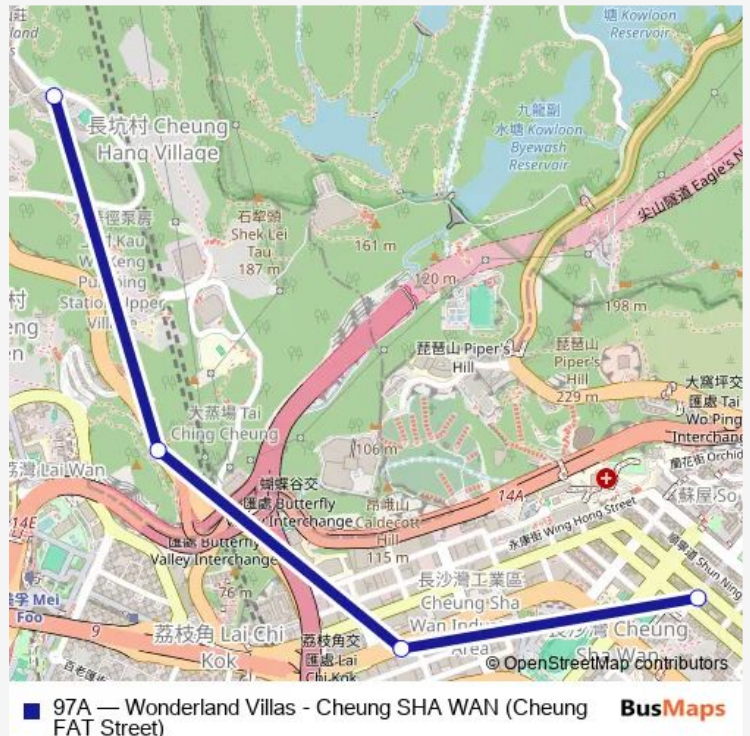

Bus 97A Wonderland Villas - Cheung SHA WAN (Cheung FAT Street)

[Go to website](#)

Direction
 WAH KING HILL ROAD, NEAR WONDERLAND VILLAS COMMERCIAL COMPLEX — CHEUNG FAT STREET, NEAR HANG SENG CASTLE PEAK ROAD BUILDING

6 stops

[Open route schedule](#)

- WAH KING HILL ROAD, NEAR WONDERLAND VILLAS COMMERCIAL COMPLEX
- CASTLE PEAK ROAD - KWAI CHUNG, NEAR GREENWOOD VILLAS (PHASE 1), CHUNG SHAN TERRACE
- BUTTERFLY VALLEY ROAD, NEAR LAI CHI KOK RECEPTION CENTRE BLOCK 2
- CHEUNG SHA WAN ROAD, NEAR MANLEY TOWER
- CHEUNG SHA WAN ROAD, NEAR HONG KONG SPINNERS INDUSTRIAL BUILDING PHASE V
- CHEUNG FAT STREET, NEAR HANG SENG CASTLE PEAK ROAD BUILDING

Route schedule
 WAH KING HILL ROAD, NEAR WONDERLAND VILLAS COMMERCIAL COMPLEX — CHEUNG FAT STREET, NEAR HANG SENG CASTLE PEAK ROAD BUILDING

Monday	06:00-23:35
Tuesday	06:00-23:35
Wednesday	06:00-23:35
Thursday	06:00-23:35
Friday	06:00-23:35
Saturday	06:00-23:35
Sunday	06:00-20:00

Route info

Direction: WAH KING HILL ROAD, NEAR WONDERLAND VILLAS COMMERCIAL COMPLEX

Stops: 6

Trip Duration: 0 hour 11 min

Direction

CHEUNG FAT STREET, NEAR HANG SENG CASTLE PEAK ROAD BUILDING — WAH KING HILL ROAD, NEAR WONDERLAND VILLAS COMMERCIAL COMPLEX