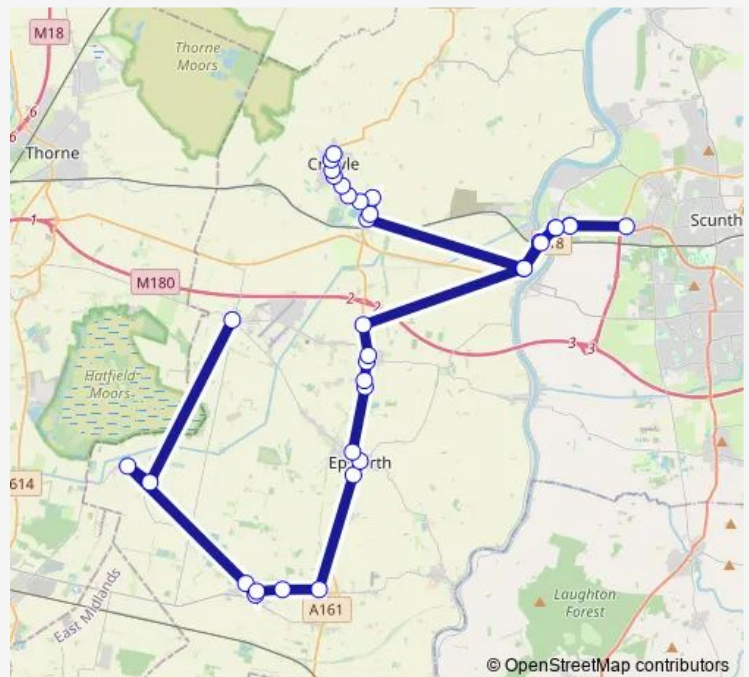

Bus 97A Sandtoft - Epworth - Crowle

[Go to website](#)

Direction

Tesco — Reindeer Inn

21 stops

[Open route schedule](#)

- Tesco
- Gunness Straight
- Jolly Sailor
- Althorpe Rail Station
- Althorpe Bypass
- Woodhouse Grange
- Ash Tree Close
- Jeffrey Lane
- Steers Arms
- Tottermire Lane
- Market Place
- Blow Row
- Marlborough Avenue
- Coop
- Water Tower
- Newbigg
- Commonside
- Pond
- High Street
- Woodside Lane
- Reindeer Inn

Route schedule

Tesco — Reindeer Inn

Monday	—
Tuesday	12:15
Wednesday	—
Thursday	—
Friday	12:15
Saturday	—
Sunday	—

Route info

Direction: Tesco

Stops: 21

Trip Duration: 1 hour 0 min

■ 97A — Sandtoft - Epworth - Crowle

Steers Arms

Tottermire Lane

Market Place

Blow Row

Route schedule

Cranidge Close — Blow Row

Monday	—
Tuesday	10:54
Wednesday	—
Thursday	—
Friday	10:54
Saturday	—
Sunday	—

Route info

Direction: Cranidge Close

Stops: 16

Trip Duration: 0 hour 36 min

97A Bus time schedules and route maps are available in an offline PDF at busmaps.com. Use the busmaps.com website to see live bus times, train schedule or subway schedule, and step-by-step directions for all public transit in Crowle