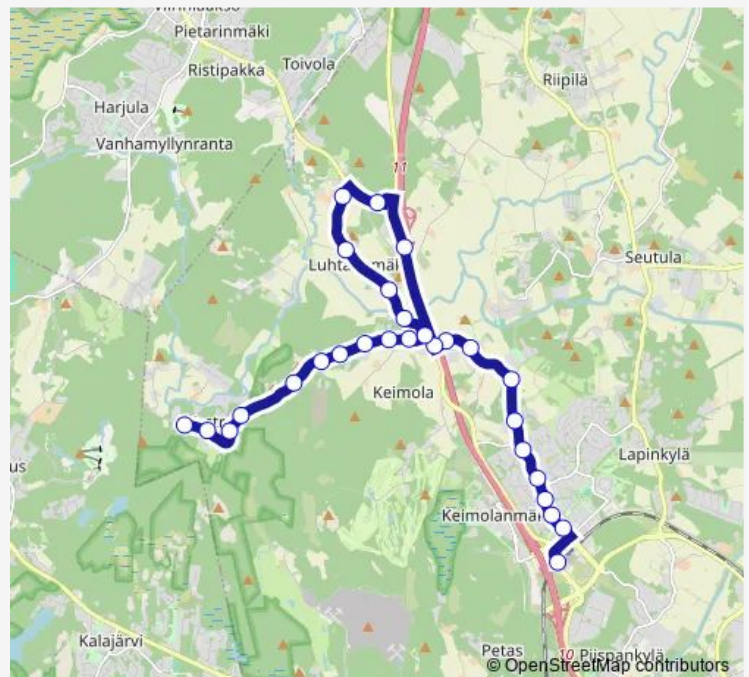

Thursday 12:18-16:01

Friday 12:18-16:01

Saturday —

Sunday —

Route info

Direction: Kivistön asema

Stops: 28

Trip Duration: 0 hour 21 min