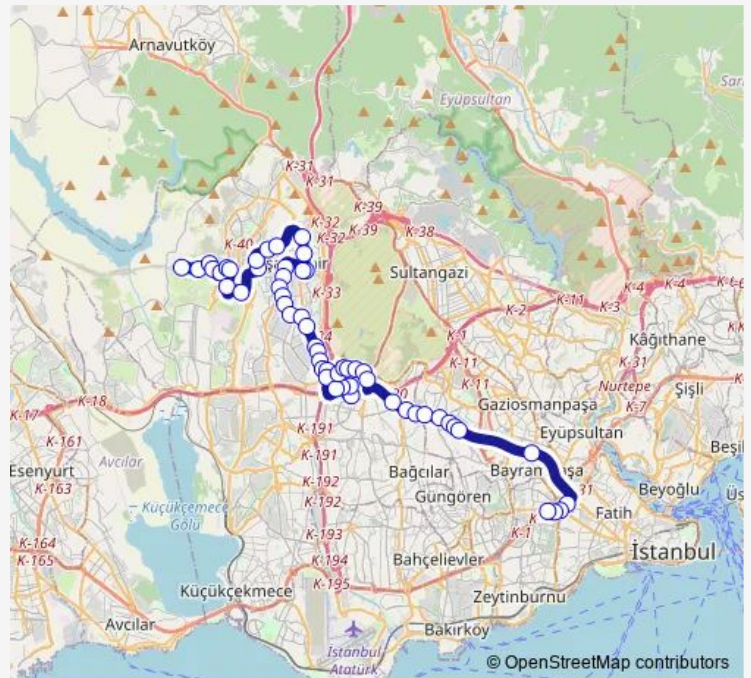

### Route schedule

Kayaşehir — TOPKAPI

Monday	06:05
Tuesday	06:05
Wednesday	06:05
Thursday	06:05
Friday	06:05
Saturday	06:05
Sunday	06:05

### Route info

Direction: Kayaşehir

Stops: 55

Trip Duration: 1 hour 15 min

TOPKAPI-İKİTELLİ-DEPREM KONUTLARI-KAYAŞEHİR — Topkapi - Otogar - M. Akif MAH - ...

Dökümcüler Sitesi

Fatih Sanayi Sitesi

İstihdam

## Route info

Direction: TOPKAPI

Stops: 58

Trip Duration: 1 hour 16 min

Gül

Organize San.Sitesi

Dolapdere San.Sitesi

ATATÜRK BULVARI