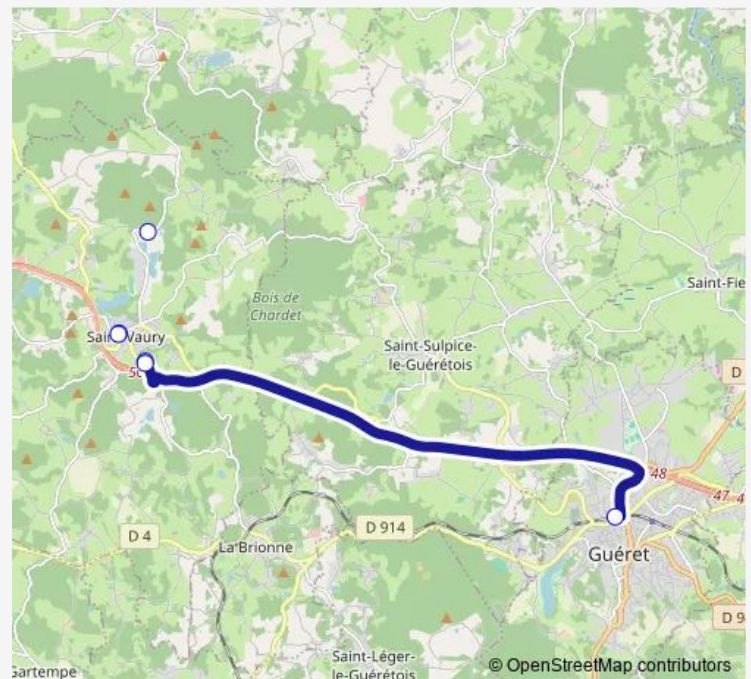

**Bus 213-LA Souterraine-ST Vaury-Gueret**[Go to website](#)**Direction**

Gare Sncf Quais Bus — Gare Routière

5 stops

[Open route schedule](#)

Gare Sncf Quais Bus

Pl. A. Lefaure

Bourg Kiosque

Aire Covoiturage Ab

Gare Routière

**Route schedule**

Gare Sncf Quais Bus — Gare Routière

Monday	17:40
Tuesday	17:40
Wednesday	12:40
Thursday	17:40
Friday	17:40
Saturday	—
Sunday	—

**Route info**

Direction: Gare Sncf Quais Bus

Stops: 5

Trip Duration: 0 hour 55 min

**213-LA Souterraine-ST Vaury-Gueret****BusMaps**

## Route info

Direction: Gare Routière

Stops: 8

Trip Duration: 1 hour 0 min