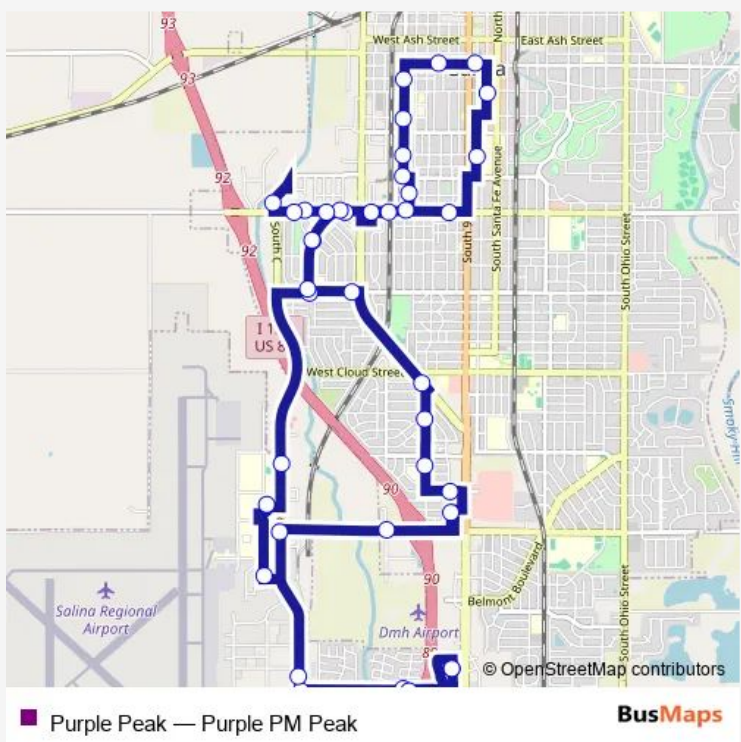

Bus Purple Peak Purple PM Peak

[Go to website](#)

Direction
 Walmart (2900 S. 9th) — Walmart (2900 S. 9th)
 40 stops
[Open route schedule](#)

- Walmart (2900 S. 9th)
- Schilling & Virginia
- Solutions Outreach (Schilling & Centennial)
- Salina Area Technical College
- K-State Salina (College Center - On request)
- Choices Network (2151 Centennial)
- Republic & Cherokee
- Cherokee Wave & Ride (Republic to Crawford)
- First Bank Kansas (1333 W Crawford)
- Crawford @ R/R tracks
- Community of Christ (W Crawford & 11th)
- Morrison House (513 S 8th)
- 7th & Walnut
- Sacred Heart Cathedral (Iron & 8th)
- Phillips Park (610 W. Iron)
- S College & University (134 S. College)
- S College & Spruce (302 S College)
- S College & Morrison (500 S. College)
- S College & Prescott (548 S. College)
- Phillips & Charles (626 Phillips)
- W Crawford & Phillips (Sinclair Station)

Route schedule
 Walmart (2900 S. 9th) — Walmart (2900 S. 9th)

Monday	06:03
Tuesday	06:03
Wednesday	06:03
Thursday	06:03
Friday	06:03
Saturday	—
Sunday	—

Route info
 Direction: Walmart (2900 S. 9th)
 Stops: 40
 Trip Duration: 1 hour 0 min

7th & Walnut — 7th & Walnut

Monday 12:25

Tuesday 12:25

Wednesday 12:25

Thursday 12:25

Friday 12:25

Saturday —

Sunday —

Route info

Direction: 7th & Walnut

Stops: 40

Trip Duration: 1 hour 0 min

Occk Parking Lot & Centennial

Caseys General Store (725 W Schilling)

Walmart (2900 S. 9th)

Schilling & Virginia