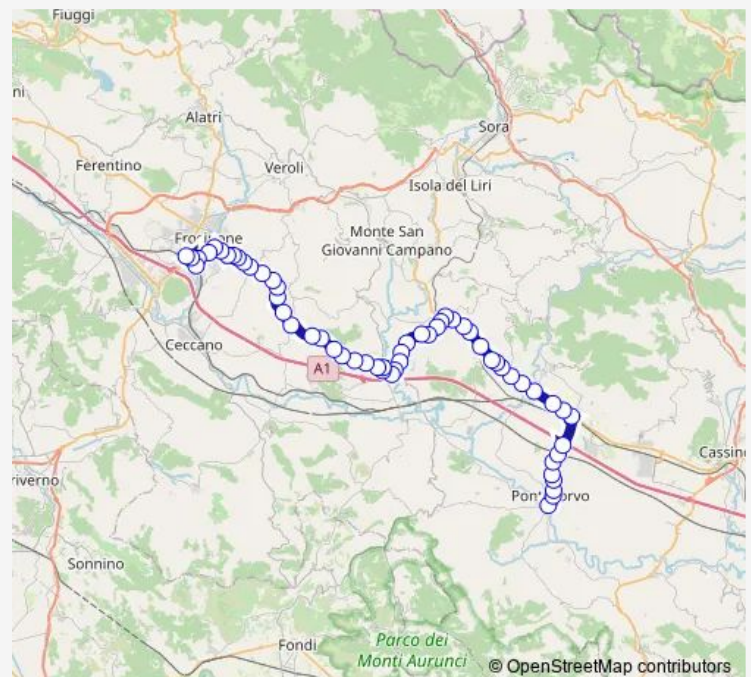

Arce | Murata # f5316

Arce | Stazione FS # f5317

Route schedule

Pontecorvo | Piazza Annunziata # f4297 — Frosinone | Piazza Pertini # f3486

Monday	06:30
Tuesday	06:30
Wednesday	06:30
Thursday	06:30
Friday	06:30
Saturday	06:30
Sunday	—

Route info

Direction: Pontecorvo | Piazza Annunziata # f4297

Stops: 58

Trip Duration: 1 hour 8 min

Arce | Cimitero # f5318

Arce | Via Casilina Via Campanile # f5319

Arce | Via Casilina Via Valle # f5320

Arce | Puzzaca # f5321