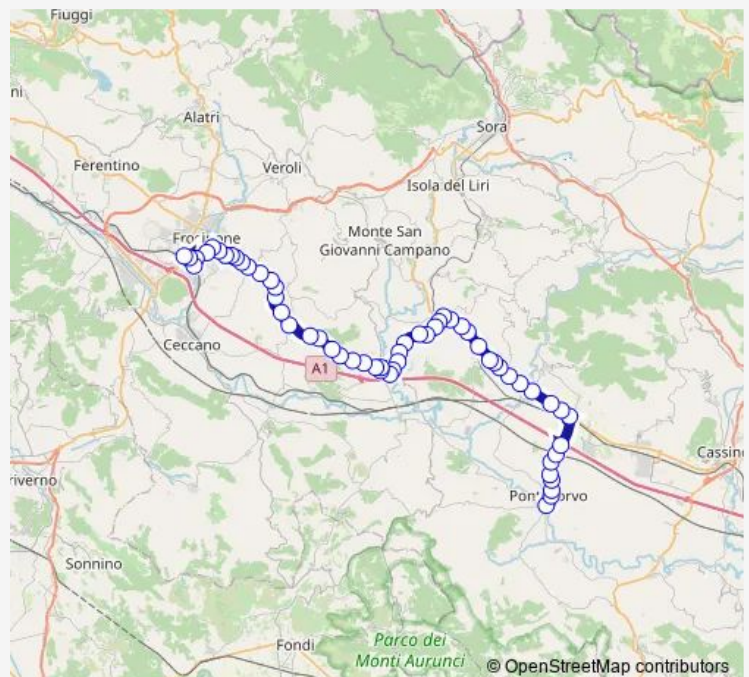

Arce | Murata # f5316

Arce | Stazione FS # f5317

Route schedule

Pontecorvo | Piazza Annunziata # f4297 — Frosinone | Piazza Pertini # f3486

Monday	06:30
Tuesday	06:30
Wednesday	06:30
Thursday	06:30
Friday	06:30
Saturday	06:30
Sunday	—

Route info

Direction: Pontecorvo | Piazza Annunziata # f4297

Stops: 58

Trip Duration: 1 hour 8 min

Pontecorvo - Frosinone # Po39a

Arce | Cimitero # f5318

Arce | Via Casilina Via Campanile # f5319

Arce | Via Casilina Via Valle # f5320