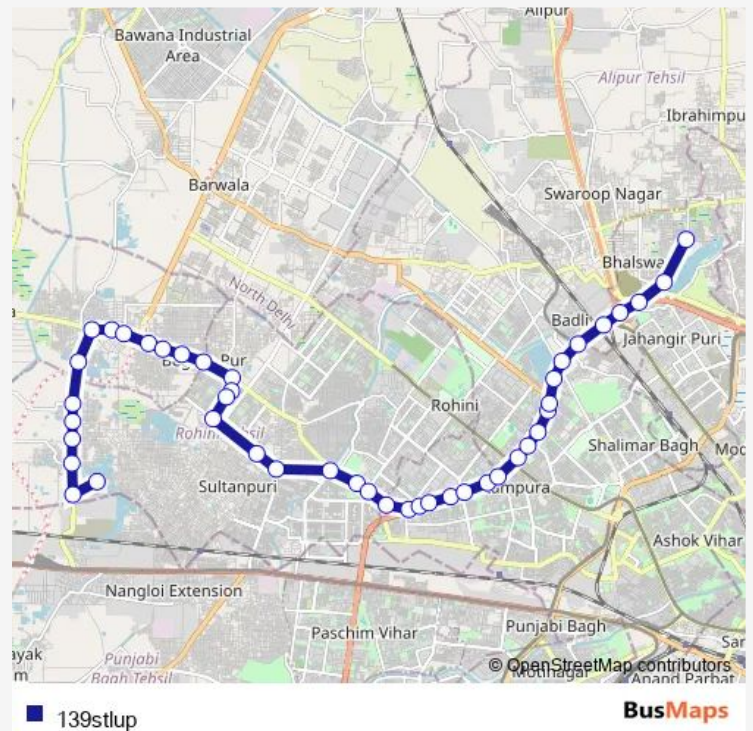

District Park Sector 20

Sultanpuri Terminal

Mangol Puri Y Block

Route schedule

Rani Khera Depot 1 — Bhalaswa JJ Colony

Monday 04:20-06:58

Tuesday 04:20-06:58

Wednesday 04:20-06:58

Thursday 04:20-06:58

Friday 04:20-06:58

Saturday 04:20-06:58

Sunday 04:20-06:58

Route info

Direction: Rani Khera Depot 1

Stops: 44

Trip Duration: 1 hour 33 min