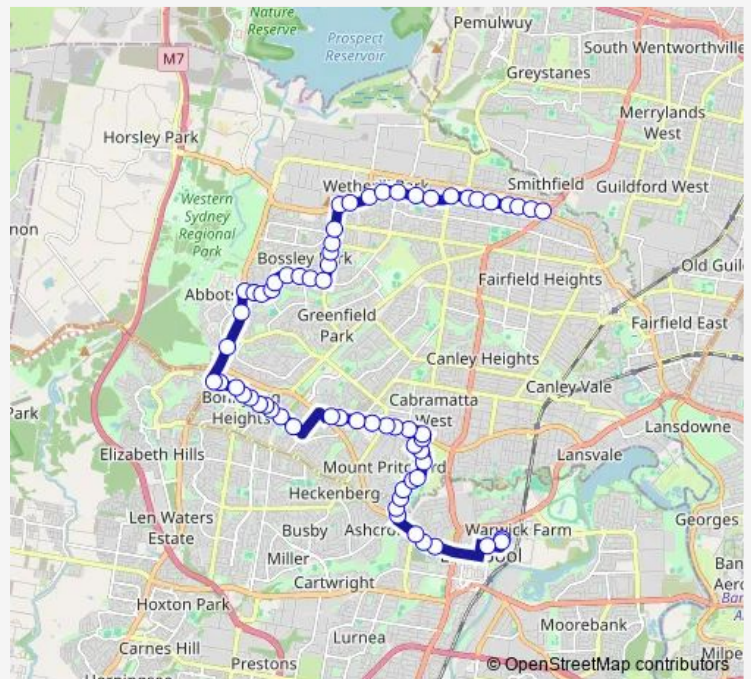

School Bus 9621 Liverpool high schools to Smithfield via Bossley Park

[Go to website](#)

Direction

Liverpool Boys High School, Forbes St — Smithfield Square Shopping Centre, The Horsley Dr

64 stops

[Open route schedule](#)

- Liverpool Boys High School, Forbes St
- Liverpool Boys High School, Forbes St
- All Saints' College, Campbell St
- Elizabeth Dr Opp Marsden Rd
- Elizabeth Dr After Mclean St
- Elizabeth Dr After Roslyn St
- Church Of Jesus Christ, Reservoir Rd
- Townview Rd At Reservoir Rd
- Townview Rd At Hitter Av
- Townview Rd At Phyllis St
- Townview Rd Opp Streeton Av
- Townview Rd Opp Mount Pritchard East Primary School
- Townview Rd At Brownlee Pl
- Townview Rd Opp Winstanley Pl
- Townview Rd Opp Oliphant St
- Townview Rd Opp Hutchens Av
- Mount Pritchard Community Hall, Cabramatta Rd West
- Cabramatta Rd West Opp Harrington St
- Cabramatta Rd West At Anderson Av
- Cabramatta Rd Opp Cook Park

Route schedule

Liverpool Boys High School, Forbes St — Smithfield Square Shopping Centre, The Horsley Dr

Monday	15:14
Tuesday	15:14
Wednesday	15:14
Thursday	15:14
Friday	15:14
Saturday	—
Sunday	—

Route info

Direction: Liverpool Boys High School, Forbes St

Stops: 64

Trip Duration: 0 hour 58 min

9621 — Liverpool high schools to Smithfield via Bossley Park **BusMaps**

Cabramatta Rd After Meadows Rd

Cabramatta Rd W Before Katinka St