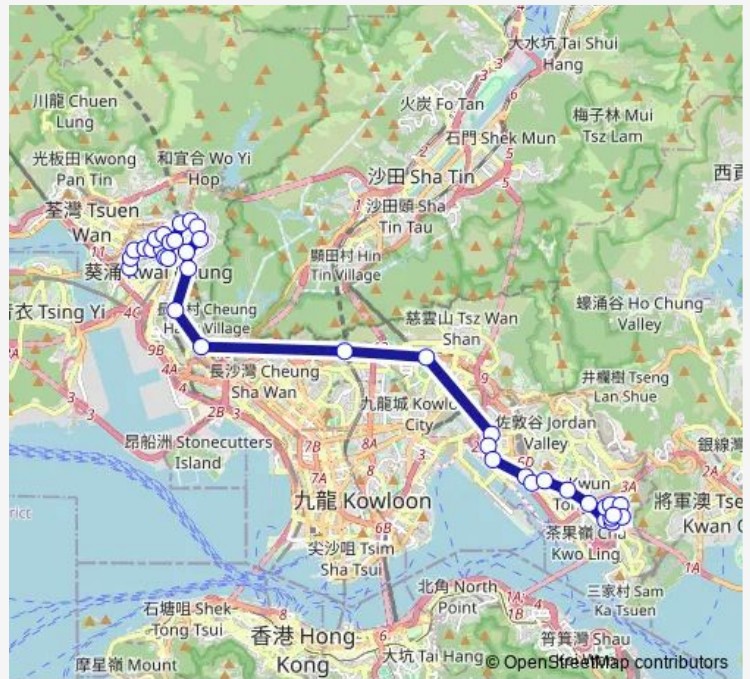

Route schedule

[Ctb] Kwai Shing West Estate, Kwai Luen Road[[Kmb] Kwai Shing West Estate — [Kmb] Ping Tin

Monday	07:15-07:30
Tuesday	07:15-07:30
Wednesday	07:15-07:30
Thursday	07:15-07:30
Friday	07:15-07:30
Saturday	—
Sunday	—

Route info

Direction: [Ctb] Kwai Shing West Estate, Kwai Luen Road[[Kmb] Kwai Shing West Estate

Stops: 38

Trip Duration: 1 hour 24 min

■ 38P — Kwai Shing (Central) - Ping Tin

[Kmb] Shek Ying Path Kwai Chung[[Lwb] Shek Ying Path Kwai Chung