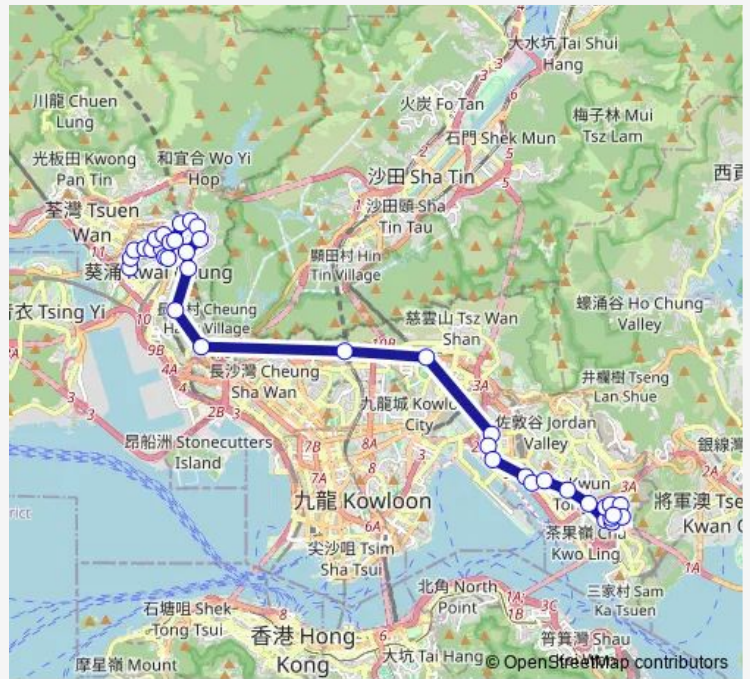

Route schedule

[Ctb] Kwai Shing West Estate, Kwai Luen Road[[Kmb] Kwai Shing West Estate — [Kmb] Ping Tin

Monday	07:15-07:30
Tuesday	07:15-07:30
Wednesday	07:15-07:30
Thursday	07:15-07:30
Friday	07:15-07:30
Saturday	—
Sunday	—

Route info

Direction: [Ctb] Kwai Shing West Estate, Kwai Luen Road[[Kmb] Kwai Shing West Estate

Stops: 38

Trip Duration: 1 hour 15 min

■ 38p — Kwai Shing (Central) - Ping Tin

[Kmb] Shek Ying Path Kwai Chung[[Lwb] Shek Ying Path Kwai Chung