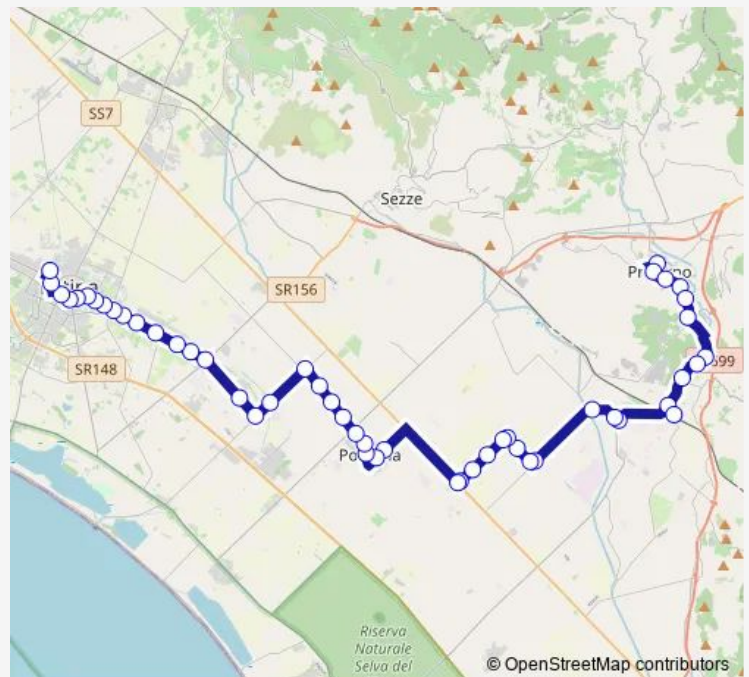

### Route schedule

Priverno | Terminal Bus | Ist. Superiore T. Rossi # f3429 —  
Latina | Terminal Bus # f3092

Monday 16:25

Tuesday 16:25

Wednesday —

Thursday 16:25

Friday 16:25

Saturday 16:25

### Route info

Direction: Priverno | Terminal Bus | Ist. Superiore T. Rossi # f3429

Stops: 50

Trip Duration: 1 hour 0 min

Priverno - Latina # Lt613d

Pontinia | Via Migliara 50 Via Appia # f3764

Pontinia | Via Appia Via Migliara 50 # f2771