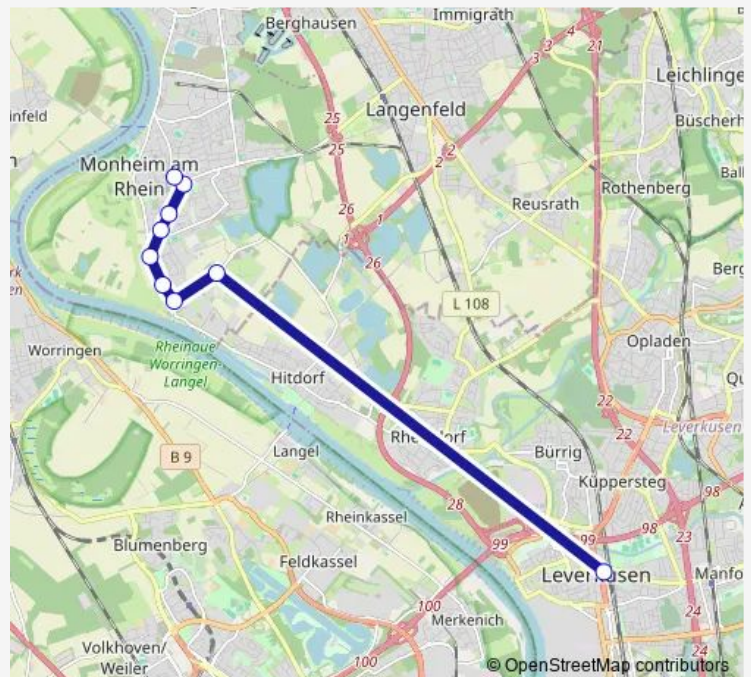

Wiesdorf Leverkusen Mitte Bf

Route schedule

Monheim, Monheim Mitte — Wiesdorf Leverkusen Mitte Bf

Monday 05:22-20:02

Tuesday 05:22-20:02

Wednesday 05:22-20:02

Thursday 05:22-20:02

Friday 05:22-20:02

Saturday 09:02-20:02

Sunday 08:53-19:53

Route info

Direction: Monheim, Monheim Mitte

Stops: 10

Trip Duration: 0 hour 27 min

■ SB33

BusMaps

Direction

Wiesdorf Leverkusen Mitte Bf — Monheim, Monheim Mitte

9 stops

[Open route schedule](#)

Wiesdorf Leverkusen Mitte Bf

Monheim (Rhein), Landwirtschaftszentrum

Monheim (Rhein), Creative Campus

Monheim (Rhein), Brückenschleeweg

Direction: Wiesdorf Leverkusen Mitte Bf

Stops: 9

Trip Duration: 0 hour 27 min

Direction

Monheim, Monheim Mitte — Wiesdorf Leverkusen Mitte Bf

10 stops

[Open route schedule](#)

Monheim, Monheim Mitte