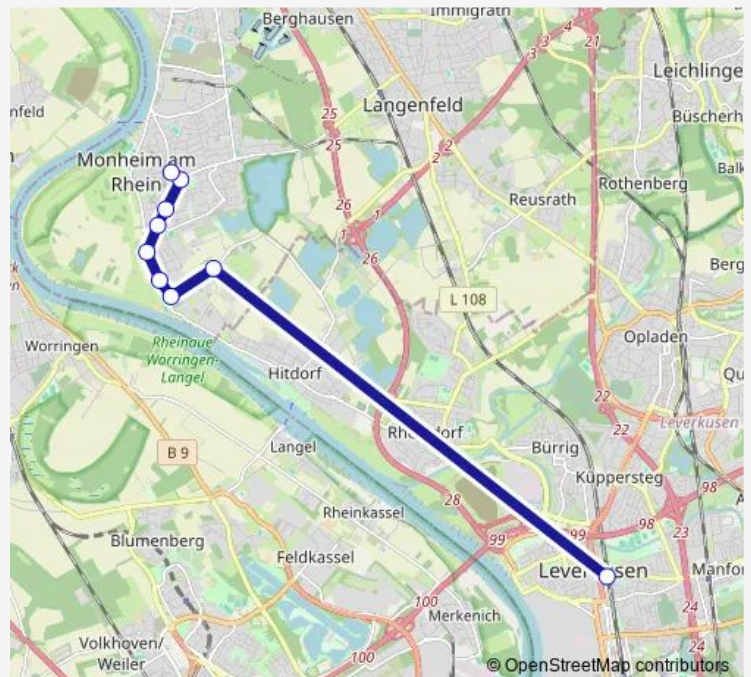

Wiesdorf Leverkusen Mitte Bf

Route schedule

Monheim, Monheim Mitte — Wiesdorf Leverkusen Mitte Bf

Monday 05:22-20:02

Tuesday 05:22-20:02

Wednesday 05:22-20:02

Thursday 05:22-20:02

Friday 05:22-20:02

Saturday 09:02-20:02

Sunday 08:53-19:53

Route info

Direction: Monheim, Monheim Mitte

Stops: 10

Trip Duration: 0 hour 27 min

Sb33

BusMaps

Direction

Wiesdorf Leverkusen Mitte Bf — Monheim, Monheim Mitte

9 stops

[Open route schedule](#)

Wiesdorf Leverkusen Mitte Bf

Monheim (Rhein), Landwirtschaftszentrum

Monheim (Rhein), Creative Campus

Monheim (Rhein), Brückenschleeweg

Monday 05:50-20:28

Tuesday 05:50-20:28

Wednesday 05:50-20:28

Thursday 05:50-20:28

Friday 05:50-20:28

Saturday 08:48-20:28

Sunday 09:00-20:30

Route info