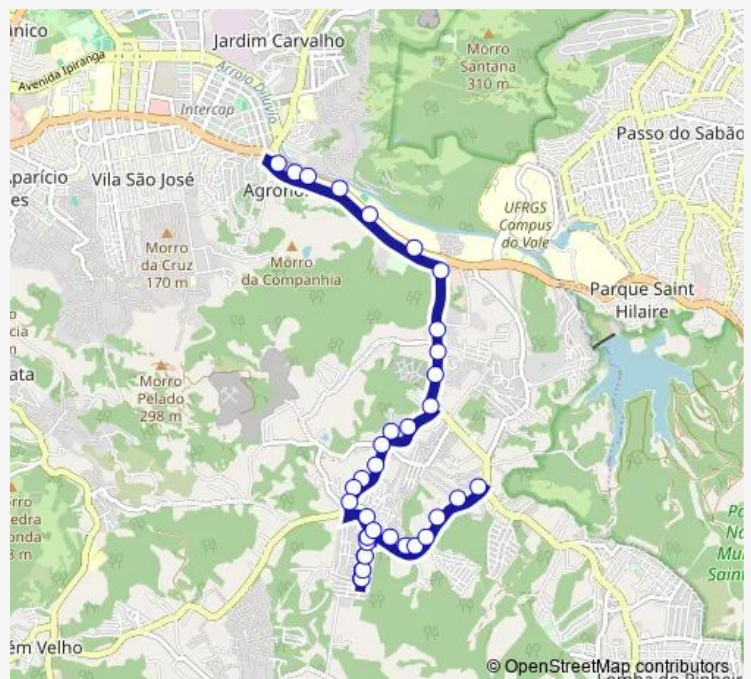

Afonso Lourenco Mariante 6654 — Bento Goncalves 6670

Monday 07:30-22:35

Tuesday 07:30-22:35

Wednesday 07:30-22:35

Thursday 07:30-22:35

Friday 07:30-22:35

Saturday —

Sunday —

Route info

Direction: Afonso Lourenco Mariante 6654

Stops: 36

Trip Duration: 0 hour 30 min

SAO Francisco 525

SAO Francisco DF 820

SAO Francisco 1032

SAO Francisco 1267 Lanches Laricas

Monday 05:40-21:25

Tuesday 05:40-21:25

Wednesday 05:40-21:25

Thursday 05:40-21:25

Friday 05:40-21:25

Saturday —

Sunday —

Route info