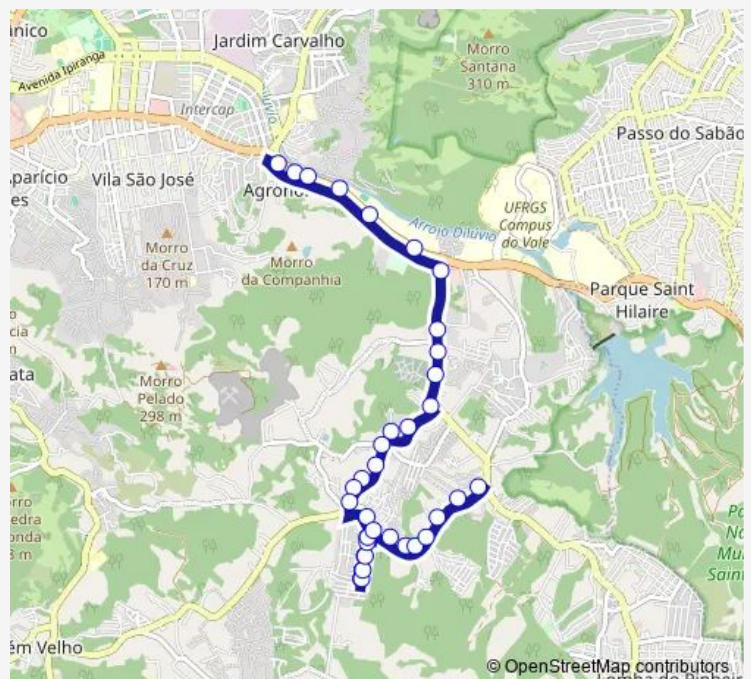

Afonso Lourenco Mariante 6654 — Bento Goncalves 6670

Monday 07:30-22:35

Tuesday 07:30-22:35

Wednesday 07:30-22:35

Thursday 07:30-22:35

Friday 07:30-22:35

Saturday —

Sunday —

Route info

Direction: Afonso Lourenco Mariante 6654

Stops: 36

Trip Duration: 0 hour 30 min

3952 — Quinta DO Portal / Parada 06 / Antonio DE Carvalho

SAO Francisco 525

SAO Francisco DF 820

SAO Francisco 1032