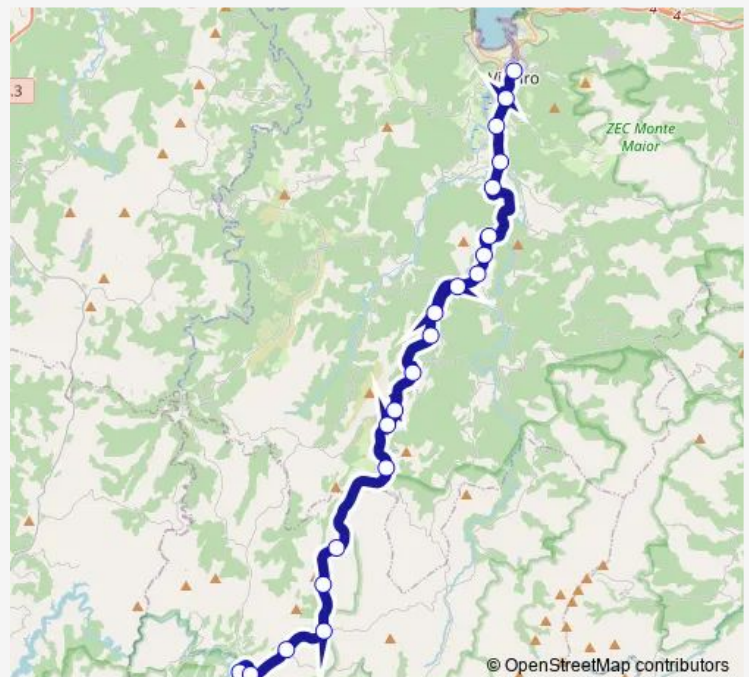

Saturday —

Sunday —

Route info

Direction: Cruce (Muras enlace)

Stops: 21

Trip Duration: 0 hour 41 min

■ Xg635019 — Cruce (Muras enlace)-Viveiro E.A.

Xg635019 Bus time schedules and route maps are available in an offline PDF at busmaps.com. Use the busmaps.com website to see live bus times, train schedule or subway schedule, and step-by-step directions for all public transit in Viveiro