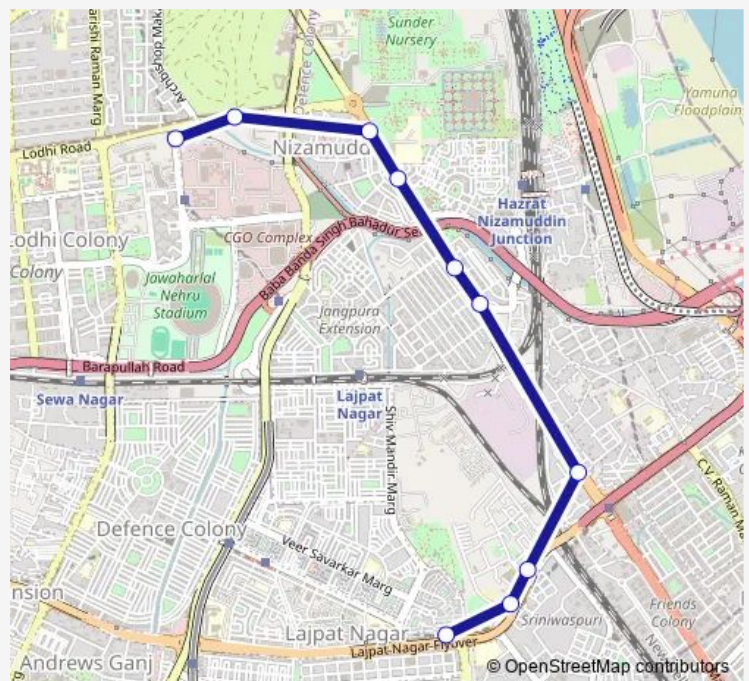

Bus 410stl2down

[Go to website](#)

Direction

Lajpat Nagar Ring Road — Sunehari Pulla Depot / Jawahar Lal Nehru Stadium Terminal

10 stops

[Open route schedule](#)

Lajpat Nagar Ring Road

PG DAV College / Sri Niwaspuri

Route schedule

Lajpat Nagar Ring Road — Sunehari Pulla Depot / Jawahar Lal Nehru Stadium Terminal

Monday 00:06-23:58

Tuesday 00:06-23:58

Wednesday 00:06-23:58

Thursday 00:06-23:58

Friday 00:06-23:58

Saturday 00:06-23:58

Sunday 00:06-23:58

Route info

Direction: Lajpat Nagar Ring Road

Stops: 10

Trip Duration: 0 hour 18 min

410stl2down

410stl2down Bus time schedules and route maps are available in an offline PDF at busmaps.com. Use the busmaps.com website to see live bus times, train schedule or subway schedule, and step-by-step directions for all public transit in Defence Colony