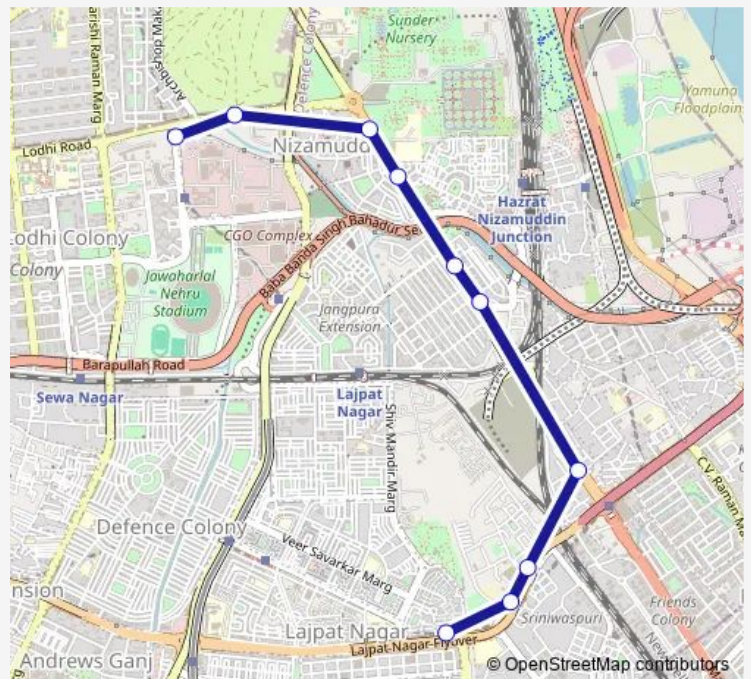

Bus 410stl2down

[Go to website](#)

Direction

Lajpat Nagar Ring Road — Sunehari Pulla Depot / Jawahar Lal Nehru Stadium Terminal

10 stops

[Open route schedule](#)

Lajpat Nagar Ring Road

PG DAV College / Sri Niwaspuri

Route schedule

Lajpat Nagar Ring Road — Sunehari Pulla Depot / Jawahar Lal Nehru Stadium Terminal

Monday 00:06-23:58

Tuesday 00:06-23:58

Wednesday 00:06-23:58

Thursday 00:06-23:58

Friday 00:06-23:58

Saturday 00:06-23:58

Sunday 00:06-23:58

Route info

Direction: Lajpat Nagar Ring Road

Stops: 10

Trip Duration: 0 hour 18 min

410stl2down

410stl2down Bus time schedules and route maps are available in an offline PDF at busmaps.com. Use the busmaps.com website to see live bus times, train schedule or subway schedule, and step-by-step directions for all public transit in Defence Colony