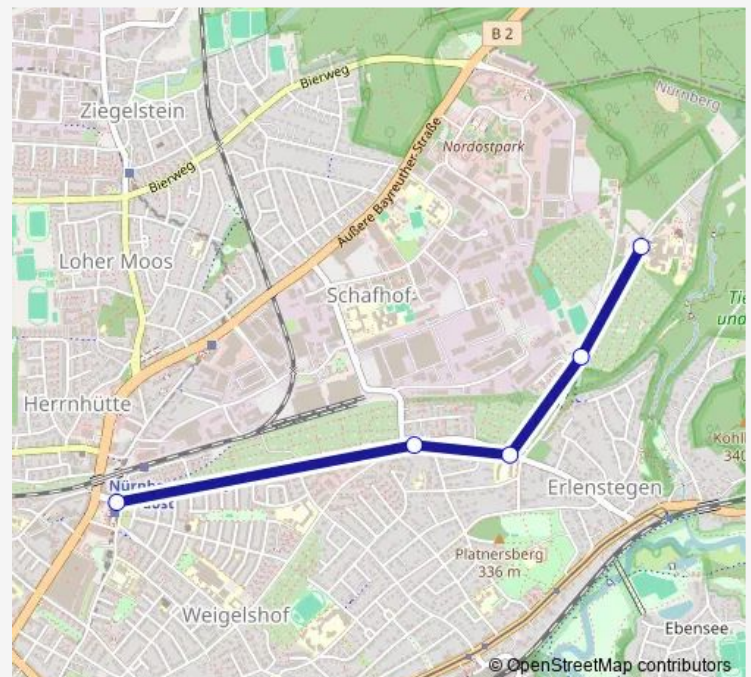

Tram 49

[Go to website](#)**Direction**

Nürnberg Nordost — Nürnberg Martha-Maria-Krkhs.

5 stops

[Open route schedule](#)

Nürnberg Nordost

Nürnberg Spitalhof

Nürnberg Hubertusstr.

Friday 06:21-17:03

Saturday —

Sunday —

Route info

Direction: Nürnberg Nordost

Stops: 5

Trip Duration: 0 hour 7 min

Direction

Nürnberg Martha-Maria-Krkhs. — Nürnberg Nordost

6 stops

[Open route schedule](#)

Nürnberg Martha-Maria-Krkhs.

Nürnberg Tattersall

Nürnberg Hubertusstr.

Nürnberg Spitalhof

Nürnberg Leipziger Platz

Saturday —

Sunday —

Route info

Direction: Nürnberg Martha-Maria-Krkhs.

Stops: 6

Trip Duration: 0 hour 8 min

49 Tram time schedules and route maps are available in an offline PDF at busmaps.com. Use the busmaps.com website to see live bus times, train schedule or subway schedule, and step-by-step directions for all public transit in Nuernberg