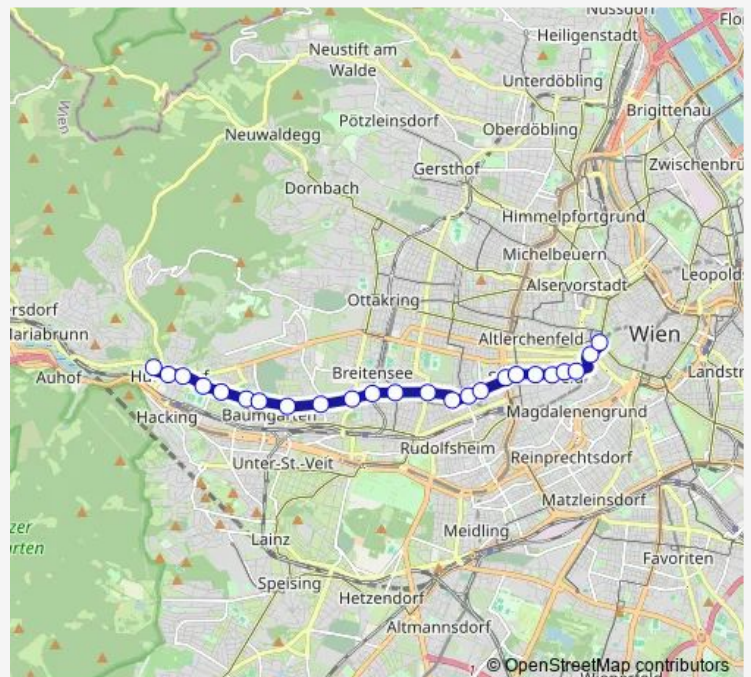

### Route schedule

Joachimsthalerplatz — Hütteldorf, Bujattigasse

Monday —

Tuesday —

Wednesday —

Thursday —

Friday —

Saturday 04:49-09:25

### Route info

Direction: Joachimsthalerplatz

Stops: 16

Trip Duration: 0 hour 19 min

**Direction**

undefined — undefined

0 stops

[Open route schedule](#)**Route schedule**