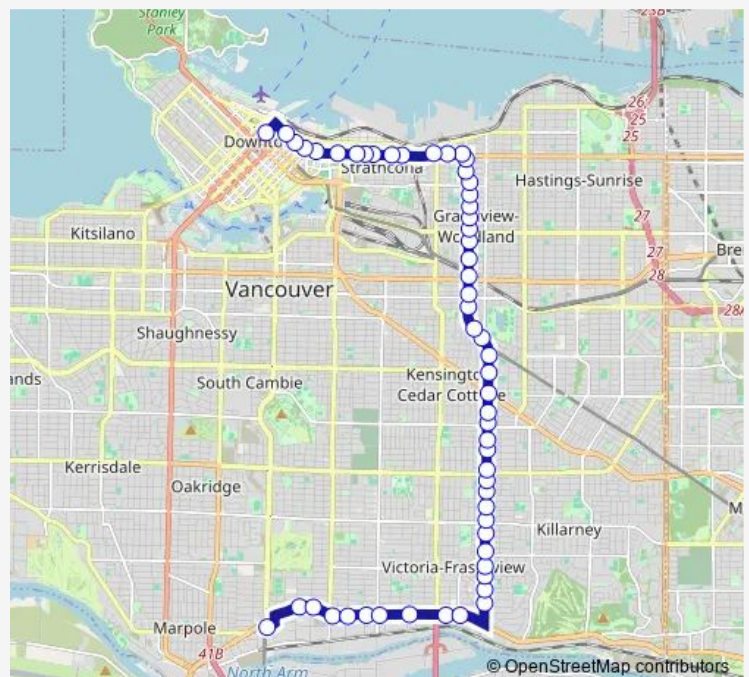

Northbound Victoria Dr @ E 54 Ave

Northbound Victoria Dr @ E 51 Ave

Northbound Victoria Dr @ E 49 Ave

Northbound Victoria Dr @ Waverley Ave

Northbound Victoria Dr @ E 45 Ave

Northbound Victoria Dr @ E 43 Ave

Northbound Victoria Dr @ E 41 Ave

Route schedule

Marine Drive Station @ Bay 1 — Southbound Howe St @ Dunsmuir St

Monday	25:16-02:46 ⁺¹
Tuesday	03:16-02:46 ⁺¹
Wednesday	03:16-02:46 ⁺¹
Thursday	03:16-02:46 ⁺¹
Friday	03:16-02:46 ⁺¹
Saturday	03:16-02:46 ⁺¹
Sunday	03:19-02:16 ⁺¹

Route info

Direction: Marine Drive Station @ Bay 1

Stops: 56

Trip Duration: 0 hour 45 min

■ N20 — Downtown/Victoria Nightbus

Northbound Victoria Dr @ E 38 Ave

Northbound Victoria Dr @ E 36 Ave

Northbound Victoria Dr @ E 33 Ave

Northbound Victoria Dr @ E 32 Ave

Northbound Victoria Dr @ Kingsway

Northbound Victoria Dr @ E 26 Ave

Northbound Victoria Dr @ E 22 Ave

Northbound Victoria Diversion @ Victoria Dr

Northbound Commercial Dr @ Findlay St