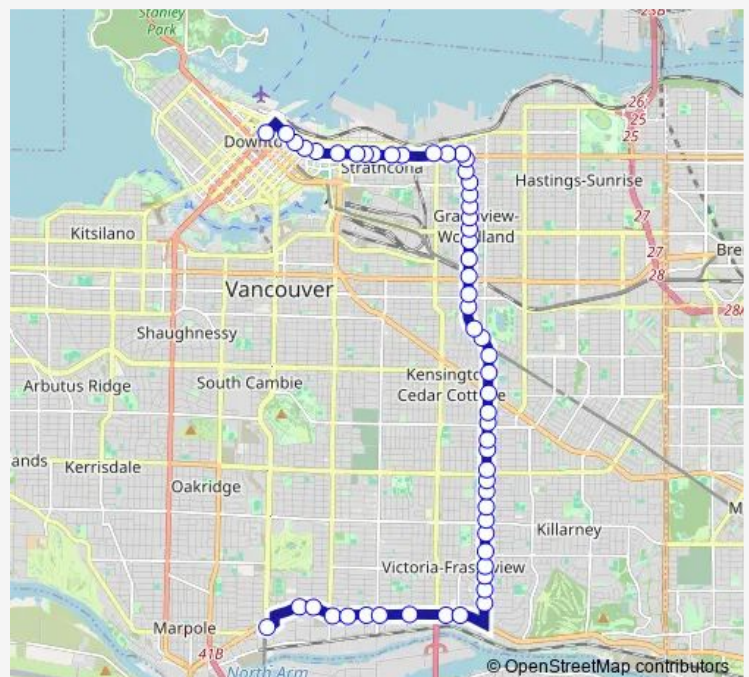

Northbound Victoria Dr @ E 41 Ave

Route schedule

Marine Drive Station @ Bay 1 — Southbound Howe St @ Dunsmuir St

Monday 25:16-02:46⁺¹

Tuesday 03:16-02:46⁺¹

Wednesday 03:16-02:46⁺¹

Thursday 03:16-02:46⁺¹

Friday 03:16-02:46⁺¹

Saturday 03:16-02:46⁺¹

Sunday 03:19-02:16⁺¹

Route info

Direction: Marine Drive Station @ Bay 1

Stops: 56

Trip Duration: 0 hour 45 min

■ N20 — Downtown/Victoria Nightbus

Northbound Victoria Dr @ E 38 Ave

Northbound Victoria Dr @ E 36 Ave

Northbound Victoria Dr @ E 33 Ave

Northbound Victoria Dr @ E 32 Ave

Northbound Victoria Dr @ Kingsway

Northbound Victoria Dr @ E 26 Ave

Northbound Victoria Dr @ E 22 Ave

Northbound Victoria Diversion @ Victoria Dr