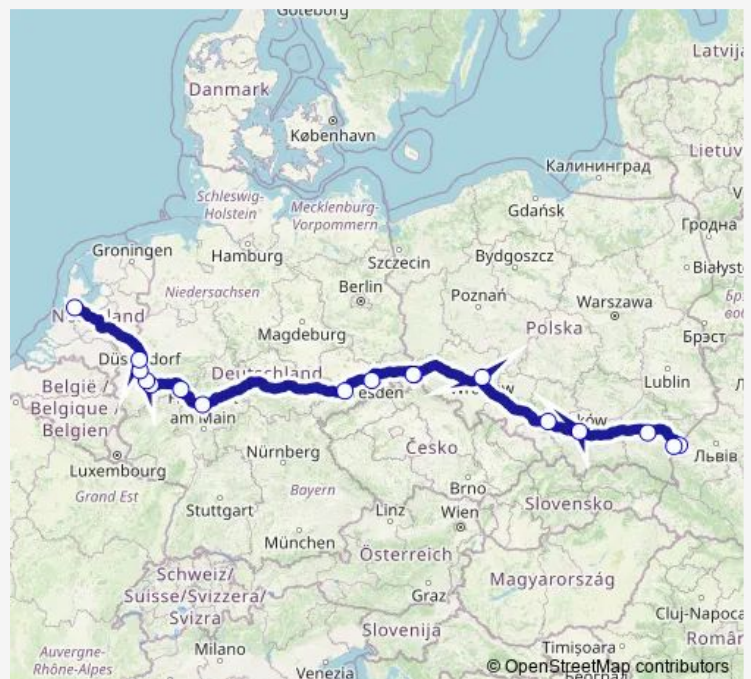

International Coach Service N20 Medyka - Dresden - Amsterdam

[Go to website](#)

Direction

Medyka, Border Crossing — Amsterdam Sloterdijk

17 stops

[Open route schedule](#)

- Medyka, Border Crossing
- Przemysl, Bus Station
- Rzeszow, Bus Station
- Krakow, MDA Bus Station
- Katowice, Bus Station Sadowa
- Wroclaw, Bus Station
- Zgorzelec, Armii Krajowej St.
- Görlitz Busbahnhof
- Dresden Hauptbahnhof
- Chemnitz, Omnibusbahnhof
- Gießen Mathematikum
- Siegen Koblenzer Straße
- Bergisch Gladbach Refrath
- Wiesdorf Leverkusen Mitte Bf
- D-Worringer Platz,W57
- Duisburg Hbf
- Amsterdam Sloterdijk

Route schedule

Medyka, Border Crossing — Amsterdam Sloterdijk

Monday	09:00
Tuesday	09:00
Wednesday	09:00
Thursday	09:00
Friday	09:00
Saturday	09:00
Sunday	09:00

Route info

Direction: Medyka, Border Crossing

Stops: 17

Trip Duration: 25 hour 0 min

■ N20 — Medyka - Dresden - Amsterdam

Direction

Amsterdam Sloterdijk — Medyka, Border Crossing

17 stops

[Open route schedule](#)

Amsterdam Sloterdijk

Duisburg Hbf

D-Worringer Platz,W57

Wiesdorf Leverkusen Mitte Bf

Bergisch Gladbach Refrath

Siegen Koblenzer Straße

Gießen Mathematikum

Chemnitz, Omnibusbahnhof

Dresden Hauptbahnhof